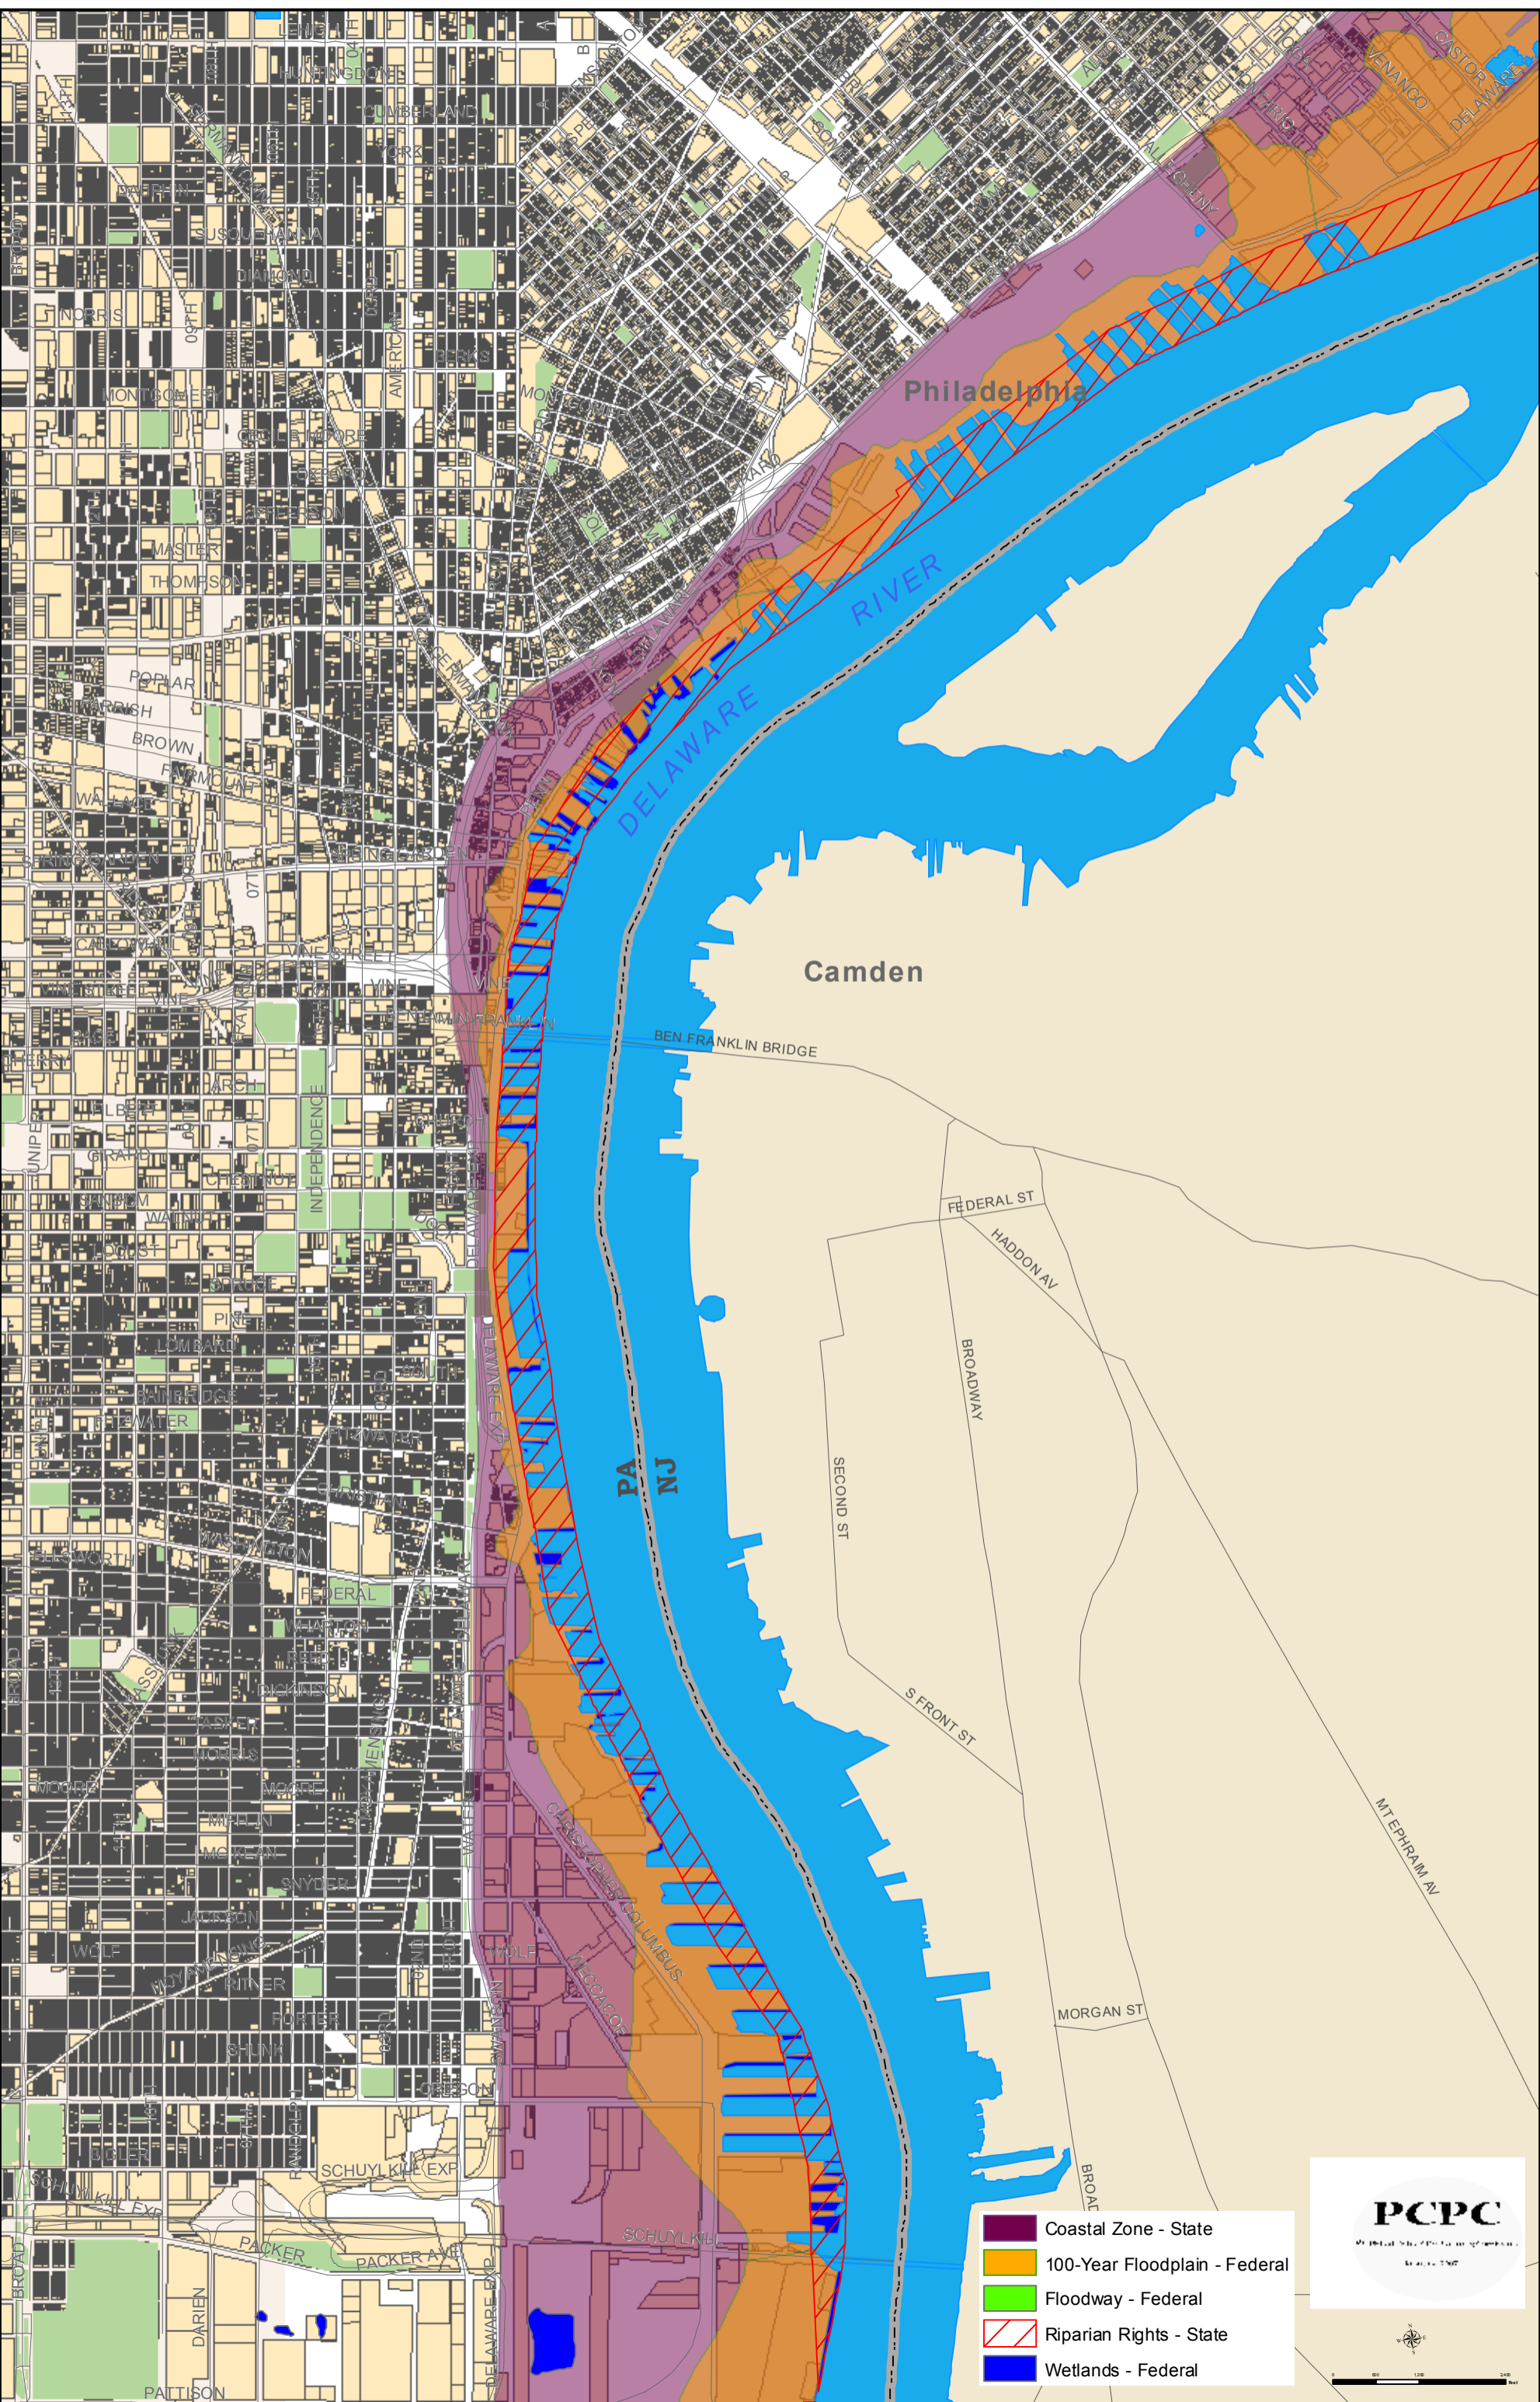

Central Delaware Riverfront Study -- Environmental Controls

- Coastal Zone - State
- 100-Year Floodplain - Federal
- Floodway - Federal
- Riparian Rights - State
- Wetlands - Federal