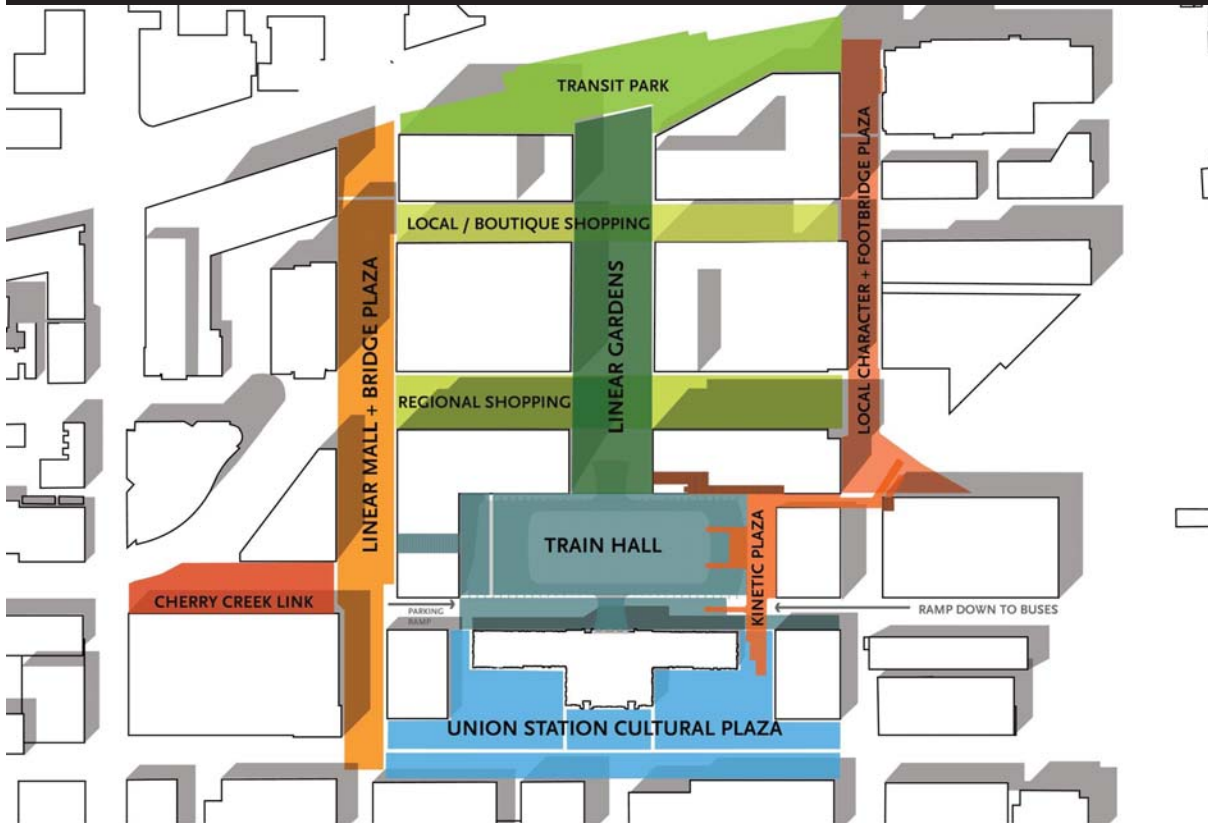

APPROACH
Making Connections

SITE ANALYSIS - PUBLIC TRANSPORTATION

SITE ANALYSIS - BIKE PATHWAYS

<p>Tai Chi in the Park 12 - 1 p.m. Anheuser-Busch Stage</p> <p>Capital One Bank's Thursdays Rocks: EXTREME WII! 6:30 p.m. Anheuser-Busch Stage and Fondren Performance Space</p> <p>Yoga in the Park with TUTS 9:30 - 10:30 a.m. Anheuser-Busch Stage</p> <p>Biologe's Recycling Fair 10 a.m. - 2 p.m. Andrea and Bill White Promenade</p> <p>Bike Repair Workshop 10 a.m. - 2 p.m. Andrea and Bill White Promenade</p> <p>Young Writers Workshop 10:30 - 11:30 a.m. Lake House Building</p> <p>Hip2BFF Fun Club! 11:30 a.m. - 12 p.m. Anheuser-Busch Stage</p> <p>Wells Fargo's Discovery Series: HTS Beauty and the Beast 12 p.m. Anheuser-Busch Stage</p> <p>Pocket Full of Soul Music and Film Festival 5:30 - 10 p.m. Anheuser-Busch Stage and Fondren Performance Space</p> <p>Central City Co-op Downtown Green Market 12 - 4 p.m. Andrea and Bill White Promenade</p> <p>Nia Moves 1 - 2 p.m. Fondren Performance Space</p> <p>Four Seasons' Sundays in the Park: Space City Gameplan 3 - 5 p.m. Anheuser-Busch Stage</p> <p>Film Premieres: Spending Motorcycle 6 - 10 p.m. Anheuser-Busch Stage and Fondren Performance Space</p> <p>Pilates in the Park with TUTS 6 - 7 p.m. Anheuser-Busch Stage</p> <p>Zumba! 6 - 7 p.m. Anheuser-Busch Stage</p> <p>Inprint Reading on the Green 7 p.m. Grace Event Lawn</p> <p>Tai Chi in the Park 12 - 1 p.m. Anheuser-Busch Stage</p> <p>Capital One Bank's Thursdays Rocks: EXTREME WII! 6:30 p.m. Anheuser-Busch Stage and Fondren Performance Space</p>	<p>Earth Day Houston 9 a.m. - Various locations throughout the park</p> <p>Central City Co-op Downtown Green Market 12 - 4 p.m. Andrea and Bill White Promenade</p> <p>Nia Moves 1 - 2 p.m. Fondren Performance Space</p> <p>Four Seasons' Sundays in the Park: Two Star Sunshiny 3 - 5 p.m. Anheuser-Busch Stage</p> <p>Pilates in the Park with TUTS 6 - 7 p.m. Anheuser-Busch Stage</p> <p>Zumba! 6 - 7 p.m. Grace Event Lawn</p> <p>Tai Chi in the Park 12 - 1 p.m. Anheuser-Busch Stage</p> <p>Capital One Bank's Thursdays Rocks: EXTREME WII! 6:30 p.m. Anheuser-Busch Stage and Fondren Performance Space</p> <p>KUH Silent Film Concerts: Metropolis 7:30 p.m. Anheuser-Busch Stage and Fondren Performance Space</p> <p>Yoga in the Park with TUTS 9:30 - 10:30 a.m. Anheuser-Busch Stage</p> <p>Biologe's Recycling Saturdays 10 a.m. - 2 p.m. Andrea and Bill White Promenade</p> <p>Bike Repair Workshop 10 a.m. - 2 p.m. Andrea and Bill White Promenade</p> <p>Young Writers Workshop 10:30 - 11:30 a.m. Lake House Building</p> <p>Hip2BFF Fun Club! 11:30 a.m. - 12 p.m. Anheuser-Busch Stage</p> <p>Wells Fargo's Discovery Series: Texas Movie Theatre 12 p.m. Anheuser-Busch Stage</p> <p>Houston Arts Alliance Showcase: Houston Poetry Slam 3 - 5 p.m. Anheuser-Busch Stage and Fondren Performance Space</p> <p>Central City Co-op Downtown Green Market 12 - 4 p.m. Andrea and Bill White Promenade</p> <p>Nia Moves 1 - 2 p.m. Fondren Performance Space</p>	<p>Shakespeare at the Green: Macbeth 7:30 p.m. Anheuser-Busch Stage and Fondren Performance Space</p> <p>Yoga in the Park with TUTS 9:30 - 10:30 a.m. Anheuser-Busch Stage</p> <p>Biologe's Recycling Saturdays 10 a.m. - 2 p.m. Andrea and Bill White Promenade</p> <p>Bike Repair Workshop 10 a.m. - 2 p.m. Andrea and Bill White Promenade</p> <p>Young Writers Workshop 10:30 - 11:30 a.m. Lake House Building</p> <p>Hip2BFF Fun Club! 11:30 a.m. - 12 p.m. Anheuser-Busch Stage</p> <p>Wells Fargo's Discovery Series: Opera to Go! Daughters of the Regiment 12 p.m. Anheuser-Busch Stage</p> <p>Shakespeare at the Green: As You Like It 7:30 p.m. Anheuser-Busch Stage and Fondren Performance Space</p> <p>Central City Co-op Downtown Green Market 12 - 4 p.m. Andrea and Bill White Promenade</p> <p>Nia Moves 1 - 2 p.m. Fondren Performance Space</p> <p>Shakespeare at the Green: Macbeth 1 p.m. Anheuser-Busch Stage and Fondren Performance Space</p> <p>Four Seasons' Sundays in the Park: Picture Book 3 - 5 p.m. Anheuser-Busch Stage</p> <p>Shakespeare at the Green: As You Like It 5 p.m. Anheuser-Busch Stage and Fondren Performance Space</p> <p>Pilates in the Park with TUTS 6 - 7 p.m. Anheuser-Busch Stage</p> <p>Zumba! 6 - 7 p.m. Grace Event Lawn</p> <p>Tai Chi in the Park 12 - 1 p.m. Anheuser-Busch Stage</p> <p>Capital One Bank's Thursdays Rocks: EXTREME WII! 6:30 p.m. Anheuser-Busch Stage and Fondren Performance Space</p>
---	---	--