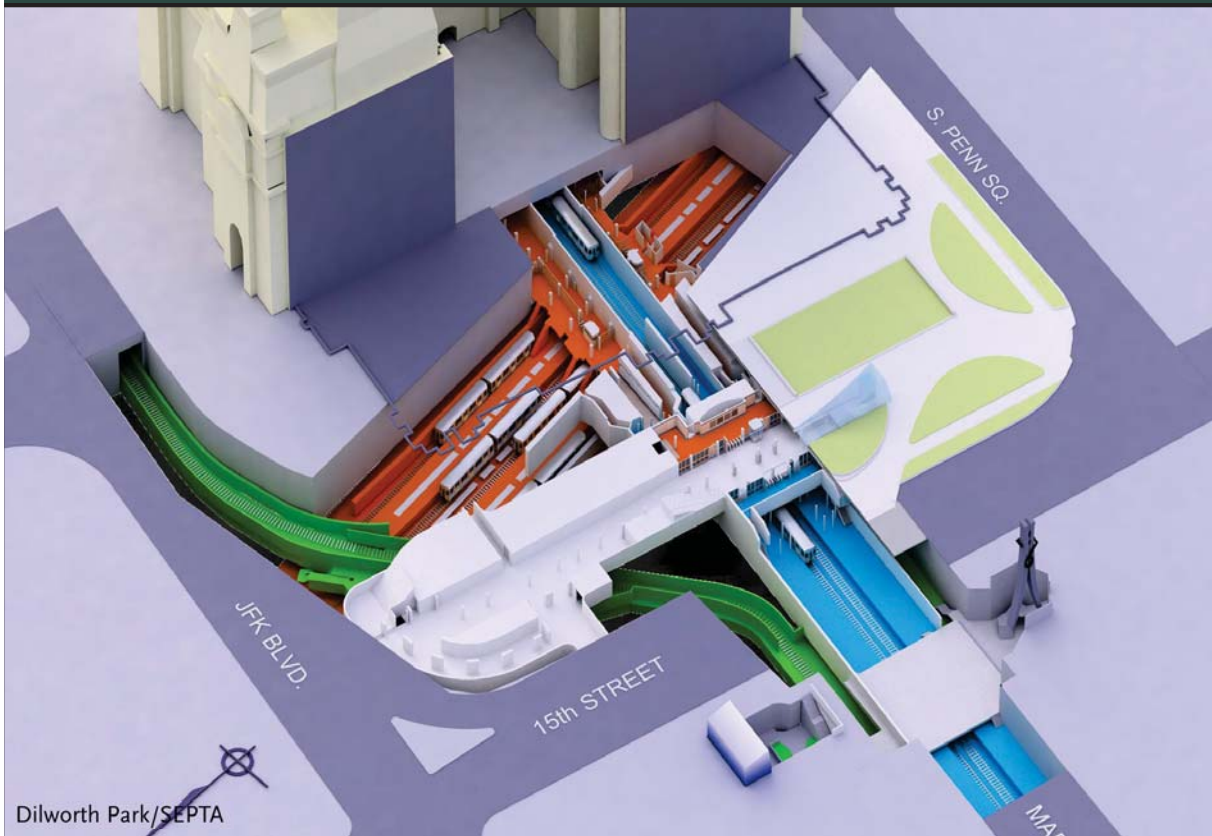

Dilworth Park/SEPTA