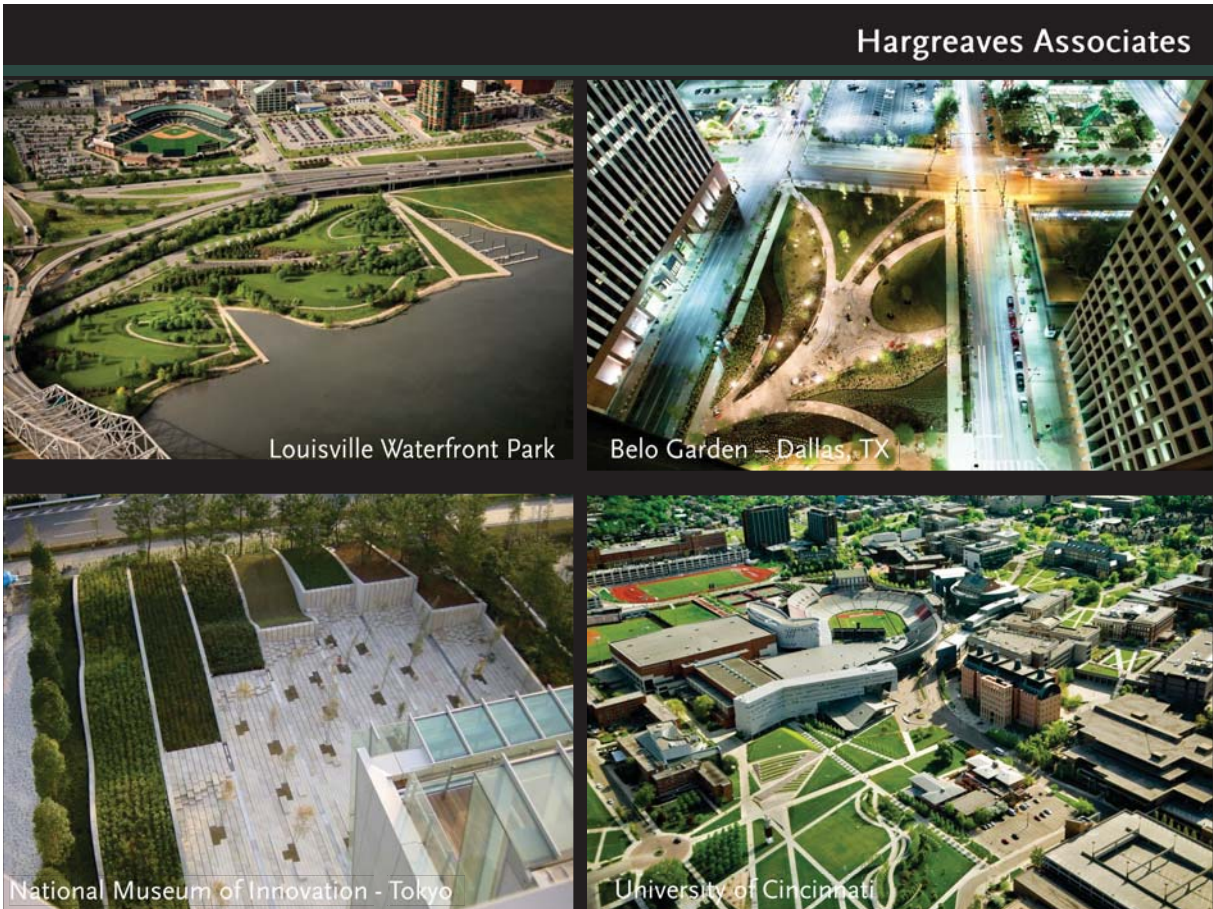

January 20, 2015

Hargreaves Associates

Louisville Waterfront Park

Belo Garden - Dallas, TX

National Museum of Innovation - Tokyo

University of Cincinnati

Hargreaves Associates

Hargreaves Associates has been at the forefront of landscape architectural practice since its founding in 1983, creating a narrative approach to place making that layers history, ecology and environmental phenomena.

The built work of Hargreaves Associates creates meaning through dynamic, interactive and exultant landscape. Whether reductive or rich, highly programmed or passive, culturally interpretive or teeming with the phenomena of nature's own systems, the built landscapes of Hargreaves Associates seek the power of connection to our day-to-day lives.

Shaw Center for the Arts – Baton Rouge, LA

Urban Plazas & Promenades

Plaza de Caesar Chavez – San Jose, CA

Urban Plazas & Promenades

Denver Union Station – Denver, CO

Interactive Fountain

Denver Union Station – Denver, CO