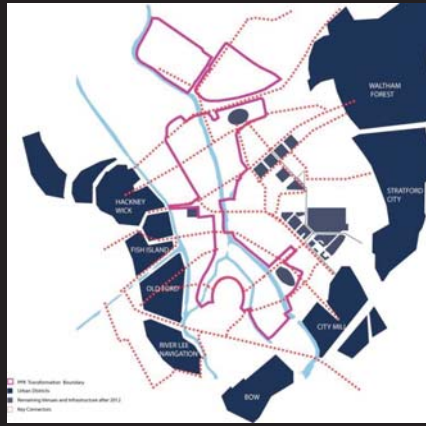

APPROACH
Making Connections

SITE ANALYSIS - PUBLIC TRANSPORTATION

SITE ANALYSIS - BIKE PATHWAYS

<p>Tai Chi in the Park 12 - 1 p.m. Anheuser-Busch Stage</p> <p>Capital One Bank's Thursdays Rocks: EXTREME WII! 6:30 p.m. Anheuser-Busch Stage and Fondren Performance Space</p> <p>Yoga in the Park with TUTS 9:30 - 10:30 a.m. Anheuser-Busch Stage</p> <p>Biologe's Recycling Fair 10 a.m. - 2 p.m. Andrea and Bill White Promenade</p> <p>Bike Repair Workshop 10 a.m. - 2 p.m. Andrea and Bill White Promenade</p> <p>Young Writers Workshop 10:30 - 11:30 a.m. Lake House Building</p> <p>Hip2BFF Fun Club! 11:30 a.m. - 12 p.m. Anheuser-Busch Stage</p> <p>Wells Fargo's Discovery Series: HTS Beauty and the Beast 12 p.m. Anheuser-Busch Stage</p> <p>Pocket Full of Soul Music and Film Festival 5:30 - 10 p.m. Anheuser-Busch Stage and Fondren Performance Space</p> <p>Central City Co-op Downtown Green Market 12 - 4 p.m. Andrea and Bill White Promenade</p> <p>Nia Moves 1 - 2 p.m. Fondren Performance Space</p> <p>Four Seasons' Sundays in the Park: Space City Gameplan 3 - 5 p.m. Anheuser-Busch Stage</p> <p>Film Premieres: Spending Motorcycle 6 - 10 p.m. Anheuser-Busch Stage and Fondren Performance Space</p> <p>Pilates in the Park with TUTS 6 - 7 p.m. Anheuser-Busch Stage</p> <p>Zumba! 6 - 7 p.m. Anheuser-Busch Stage</p> <p>Inprint Reading on the Green 7 p.m. Grace Event Lawn</p> <p>Tai Chi in the Park 12 - 1 p.m. Anheuser-Busch Stage</p> <p>Capital One Bank's Thursdays Rocks: EXTREME WII! 6:30 p.m. Anheuser-Busch Stage and Fondren Performance Space</p>	<p>Earth Day Houston 9 a.m. - Various locations throughout the park</p> <p>Central City Co-op Downtown Green Market 12 - 4 p.m. Andrea and Bill White Promenade</p> <p>Nia Moves 1 - 2 p.m. Fondren Performance Space</p> <p>Four Seasons' Sundays in the Park: Two Star Sunshiny 3 - 5 p.m. Anheuser-Busch Stage</p> <p>Pilates in the Park with TUTS 6 - 7 p.m. Anheuser-Busch Stage</p> <p>Zumba! 6 - 7 p.m. Grace Event Lawn</p> <p>Tai Chi in the Park 12 - 1 p.m. Anheuser-Busch Stage</p> <p>Capital One Bank's Thursdays Rocks: EXTREME WII! 6:30 p.m. Anheuser-Busch Stage and Fondren Performance Space</p> <p>KUH Silent Film Concerts: Metropolis 7:30 p.m. Anheuser-Busch Stage and Fondren Performance Space</p> <p>Yoga in the Park with TUTS 9:30 - 10:30 a.m. Anheuser-Busch Stage</p> <p>Biologe's Recycling Saturdays 10 a.m. - 2 p.m. Andrea and Bill White Promenade</p> <p>Bike Repair Workshop 10 a.m. - 2 p.m. Andrea and Bill White Promenade</p> <p>Young Writers Workshop 10:30 - 11:30 a.m. Lake House Building</p> <p>Hip2BFF Fun Club! 11:30 a.m. - 12 p.m. Anheuser-Busch Stage</p> <p>Wells Fargo's Discovery Series: Texas Movie Theatre 12 p.m. Anheuser-Busch Stage</p> <p>Houston Arts Alliance Showcase: Houston Poetry Slam 3 - 5 p.m. Anheuser-Busch Stage and Fondren Performance Space</p> <p>Central City Co-op Downtown Green Market 12 - 4 p.m. Andrea and Bill White Promenade</p> <p>Nia Moves 1 - 2 p.m. Fondren Performance Space</p>	<p>Shakespeare at the Green: Macbeth 7:30 p.m. Anheuser-Busch Stage and Fondren Performance Space</p> <p>Yoga in the Park with TUTS 9:30 - 10:30 a.m. Anheuser-Busch Stage</p> <p>Biologe's Recycling Saturdays 10 a.m. - 2 p.m. Andrea and Bill White Promenade</p> <p>Bike Repair Workshop 10 a.m. - 2 p.m. Andrea and Bill White Promenade</p> <p>Young Writers Workshop 10:30 - 11:30 a.m. Lake House Building</p> <p>Hip2BFF Fun Club! 11:30 a.m. - 12 p.m. Anheuser-Busch Stage</p> <p>Wells Fargo's Discovery Series: Opera to Go! Daughters of the Regiment 12 p.m. Anheuser-Busch Stage</p> <p>Shakespeare at the Green: As You Like It 7:30 p.m. Anheuser-Busch Stage and Fondren Performance Space</p> <p>Central City Co-op Downtown Green Market 12 - 4 p.m. Andrea and Bill White Promenade</p> <p>Nia Moves 1 - 2 p.m. Fondren Performance Space</p> <p>Shakespeare at the Green: Macbeth 1 p.m. Anheuser-Busch Stage and Fondren Performance Space</p> <p>Four Seasons' Sundays in the Park: Picture Book 3 - 5 p.m. Anheuser-Busch Stage</p> <p>Shakespeare at the Green: As You Like It 5 p.m. Anheuser-Busch Stage and Fondren Performance Space</p> <p>Pilates in the Park with TUTS 6 - 7 p.m. Anheuser-Busch Stage</p> <p>Zumba! 6 - 7 p.m. Grace Event Lawn</p> <p>Tai Chi in the Park 12 - 1 p.m. Anheuser-Busch Stage</p> <p>Capital One Bank's Thursdays Rocks: EXTREME WII! 6:30 p.m. Anheuser-Busch Stage and Fondren Performance Space</p>
---	---	--