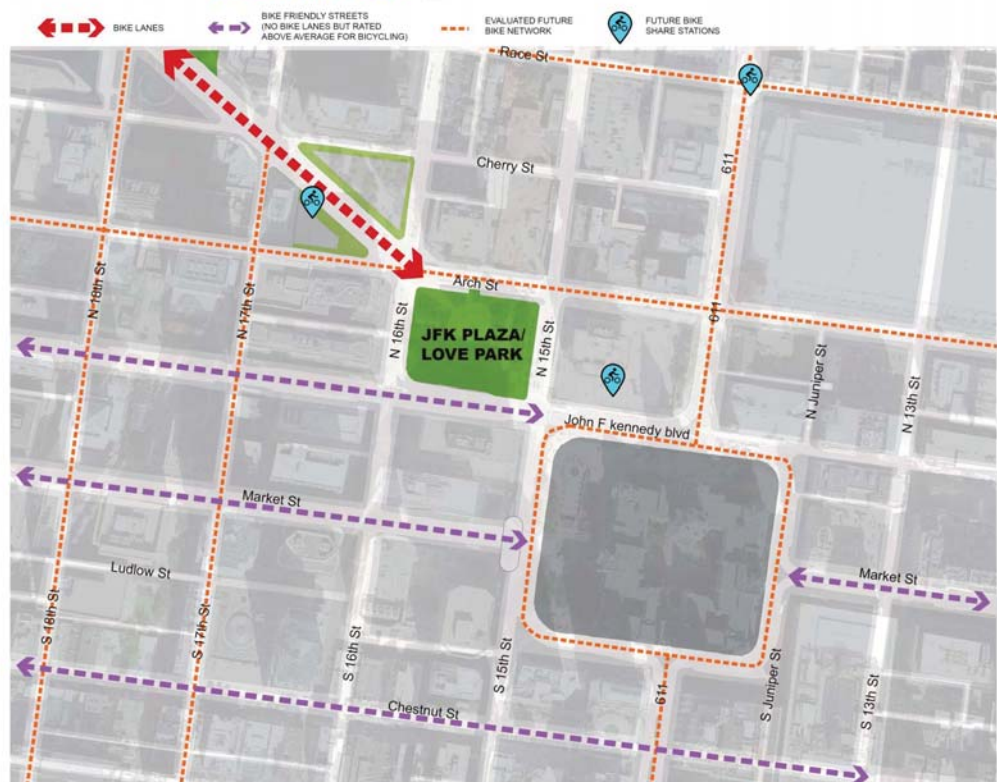

SITE ANALYSIS - BIKE PATHWAYS