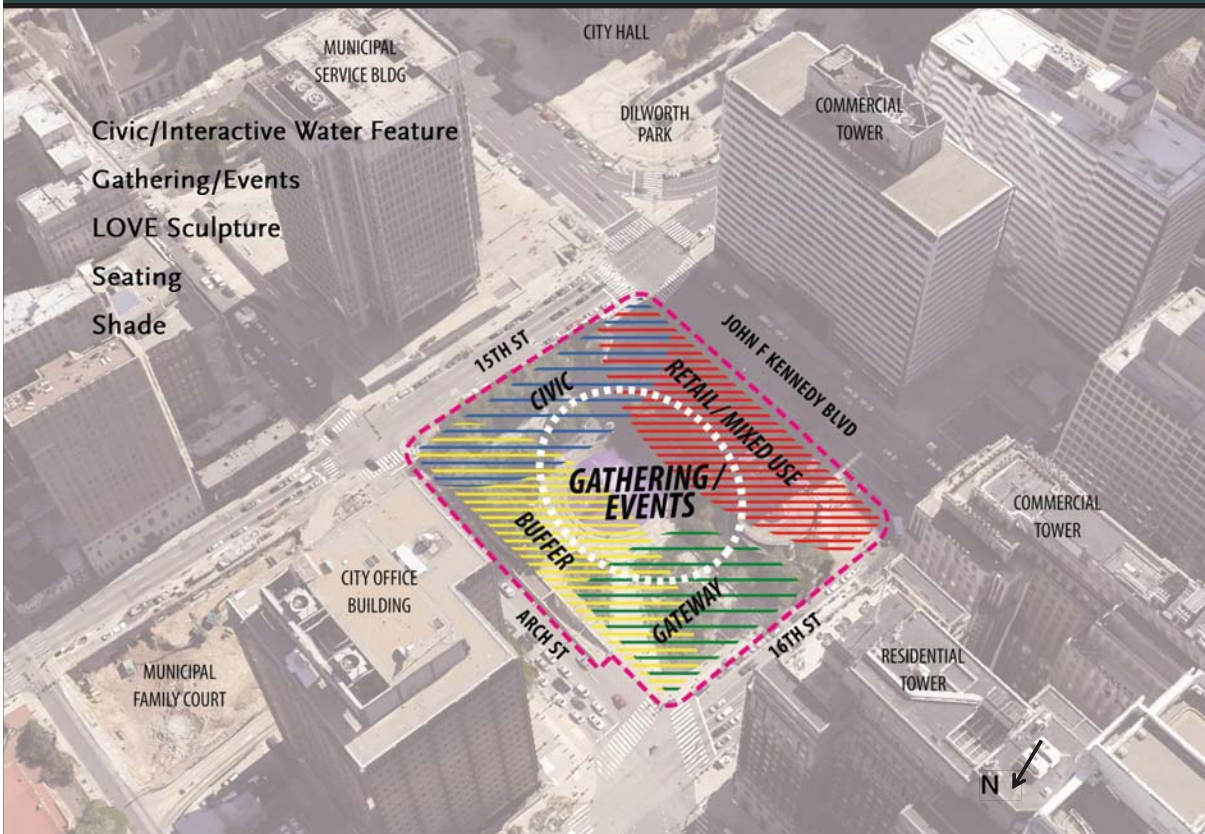

Topography

Discovery Green – Houston, TX

Picnic Area

Discovery Green/Elizabeth Caruthers Park

Childrens Play

Potential Character

Approach

Belo Garden - Dallas, TX

Gateway

Discovery Green – Houston, TX

Interactive/Civic Water Feature

Denver Union Station – Denver, CO

Interactive/Civic Water Feature

Worlds Fair Fountain – Seattle, WA

Interactive/Civic Water Feature

JFK Plaza/LOVE Park – Philadelphia, PA