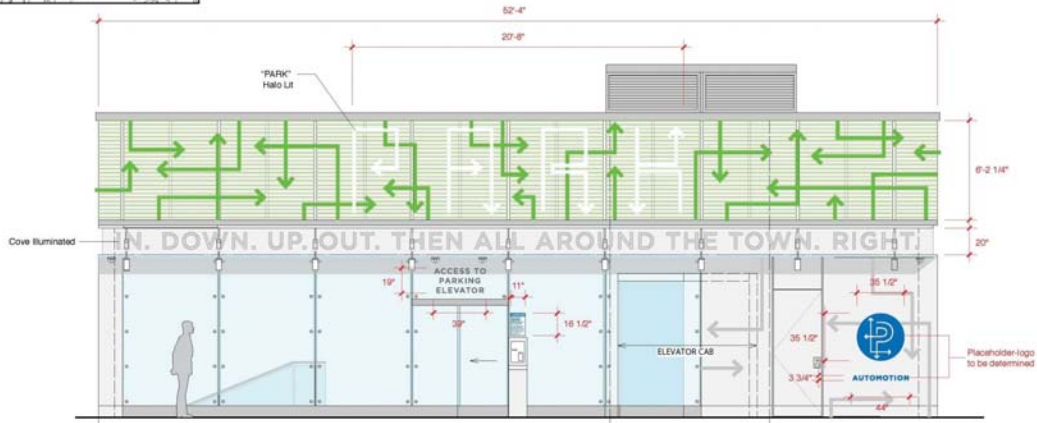

Interactive Fountain

San Francisco Ferry Terminal Building

Outdoor Markets

Discovery Green – Houston, TX

Public Art

Key Plan

Concept, Gold Street Parking Access
Willoughby Square Park Garage 08.11.14

Potential Character