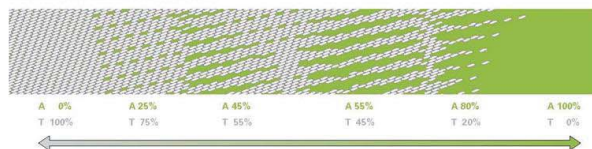

СХЕМА ПЛАНИРОВОЧНОЙ ОРГАНИЗАЦИИ ТЕРРИТОРИИ FUNCTIONAL LAND USE PLAN

ВЗАИМОДЕЙСТВИЕ ПОКРЫТИЙ PAVING PERFORMANCE

ЗАХВАТ CAPTURES