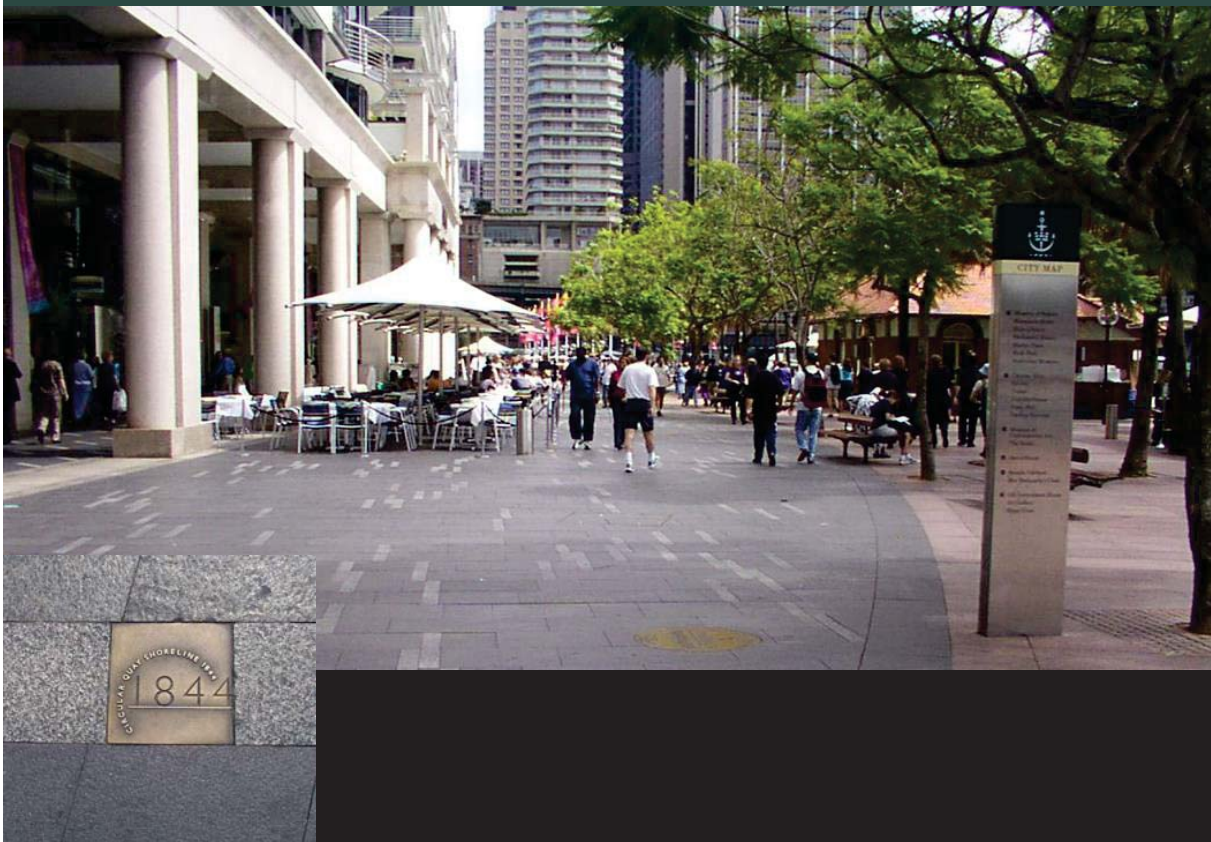

Shaw Center for the Arts – Baton Rouge, LA

Urban Plazas & Promenades

Plaza de Caesar Chavez – San Jose, CA

Urban Plazas & Promenades

Denver Union Station – Denver, CO

Interactive Fountain

Denver Union Station – Denver, CO

Interactive Fountain

San Francisco Ferry Terminal Building

Outdoor Markets

Discovery Green – Houston, TX

Public Art

Key Plan

Concept, Gold Street Parking Access
Willoughby Square Park Garage 08.11.14

Potential Character

Approach

- Outdoor Dining/Cafe
- Food Trucks
- Food Festivals
- Welcome Center/Food Service/Restrooms
- Private Events
- Parade Viewing

Curcular Quay – Sydney Australia

Retail Edge

Discovery Green – Houston, TX