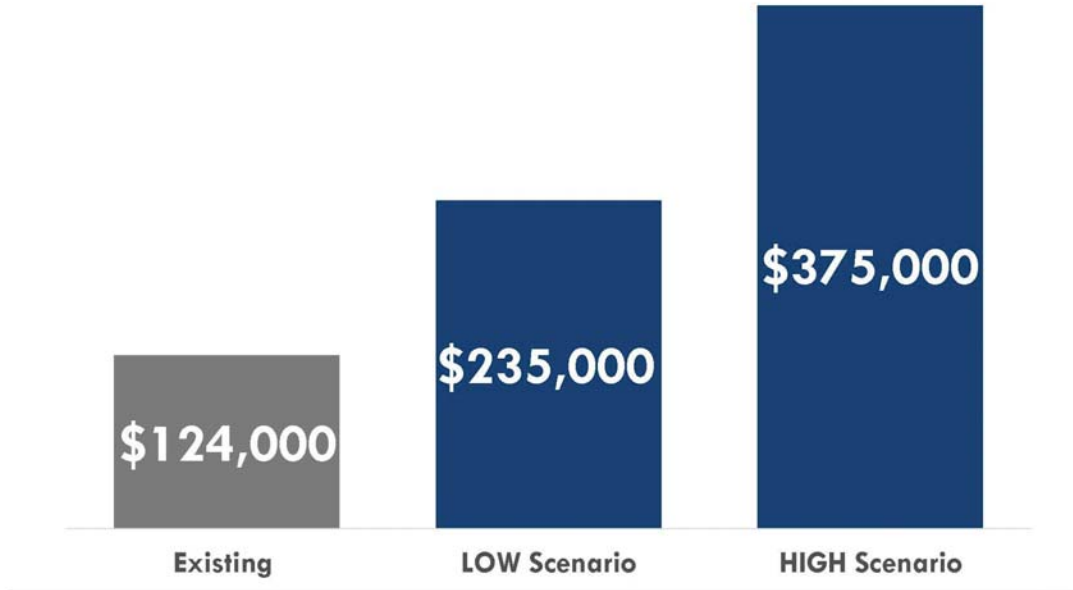

A new earned income program could increase earned income revenues by 2-3x, depending on intensity of programming.

Potential Character

Approach

- Plaza Events and Activities
- Multi-Use Hardscape
- Promenade
- Market and Festivals
- Public Art
- Interactive Water Features
- Ample Shaded Seating
- Iconic Lighting
- Garage Access