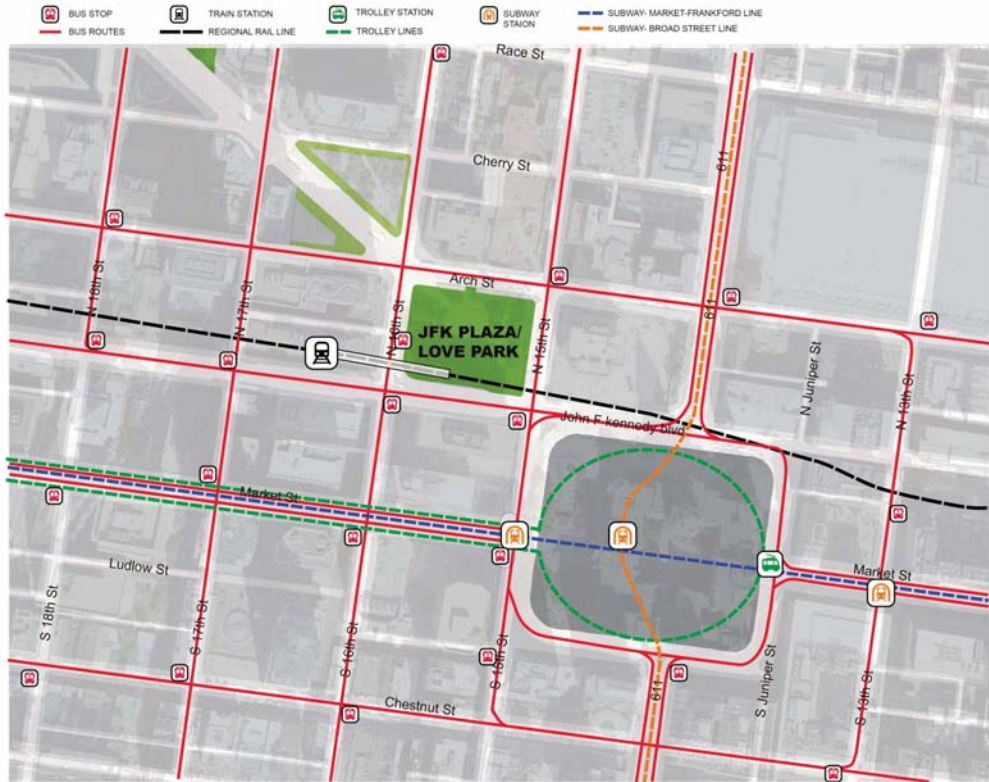

SITE ANALYSIS - PUBLIC TRANSPORTATION