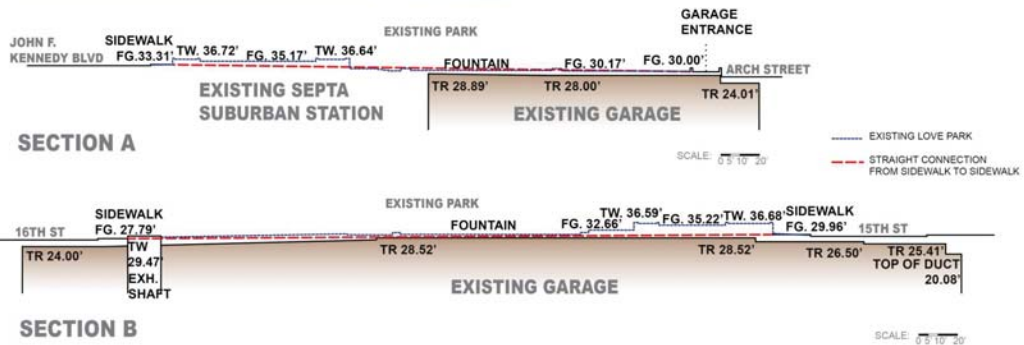

JFK Plaza/Love Park Technical Challenges

SITE ANALYSIS - SECTION STUDIES

PARK + UNDERGROUND PLAN

Below Grade Parking

Technical Challenges

Discovery Green, Houston, TX

Below Grade Parking

Technical Challenges