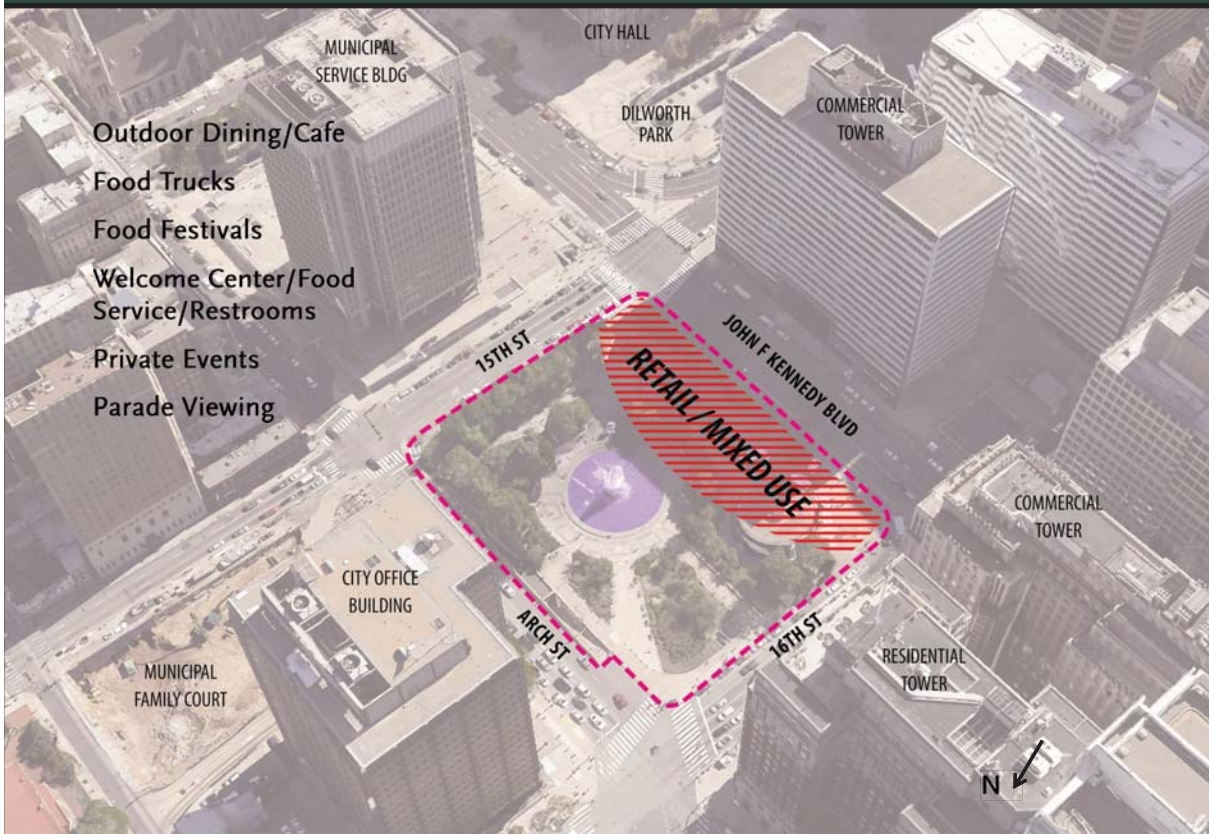

Potential Character

Approach

- Outdoor Dining/Cafe
- Food Trucks
- Food Festivals
- Welcome Center/Food Service/Restrooms
- Private Events
- Parade Viewing