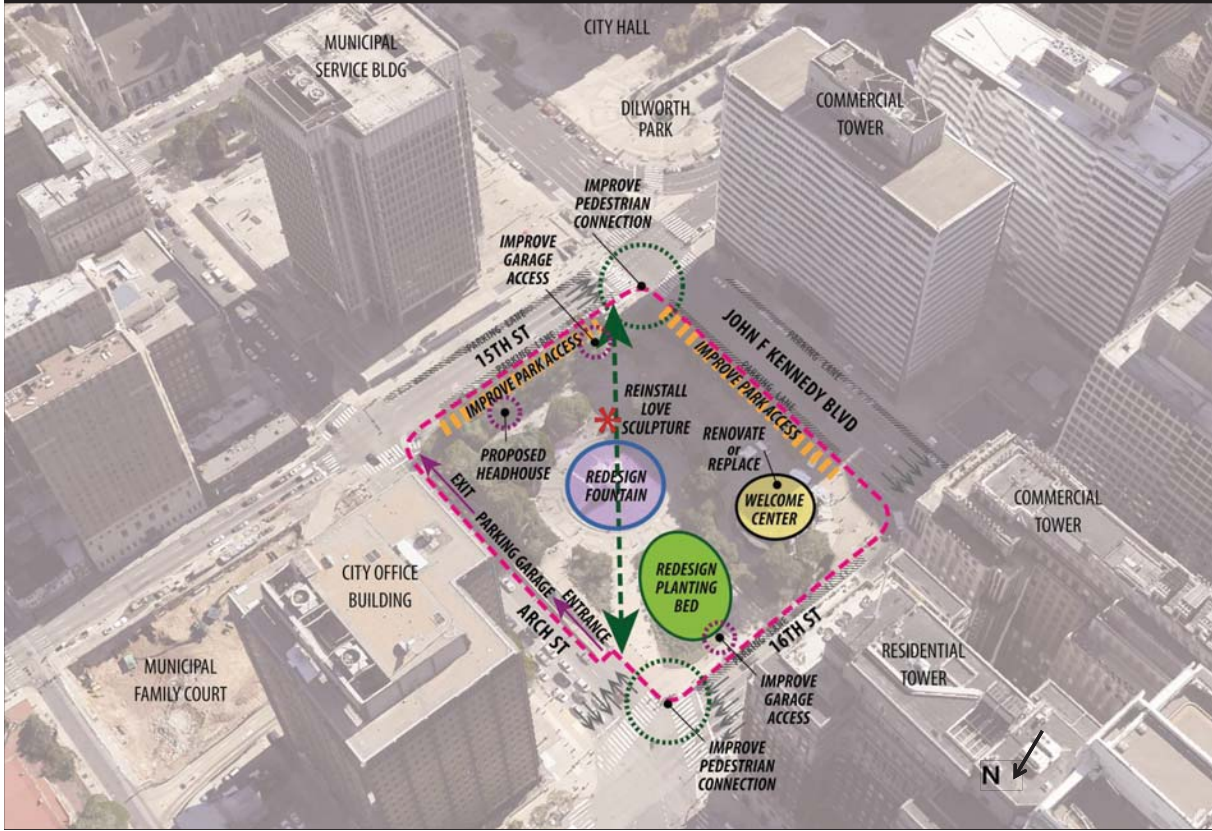

Programming

Civic Engagement/Penn Praxis

"My day started with my arms around a couple Brazilian tourists on one side, a cop on the other, mugging as a drone camera flew at us to film some stock Philly footage. It ended with dancing. That sounds about right."

Ashley J. Hahn