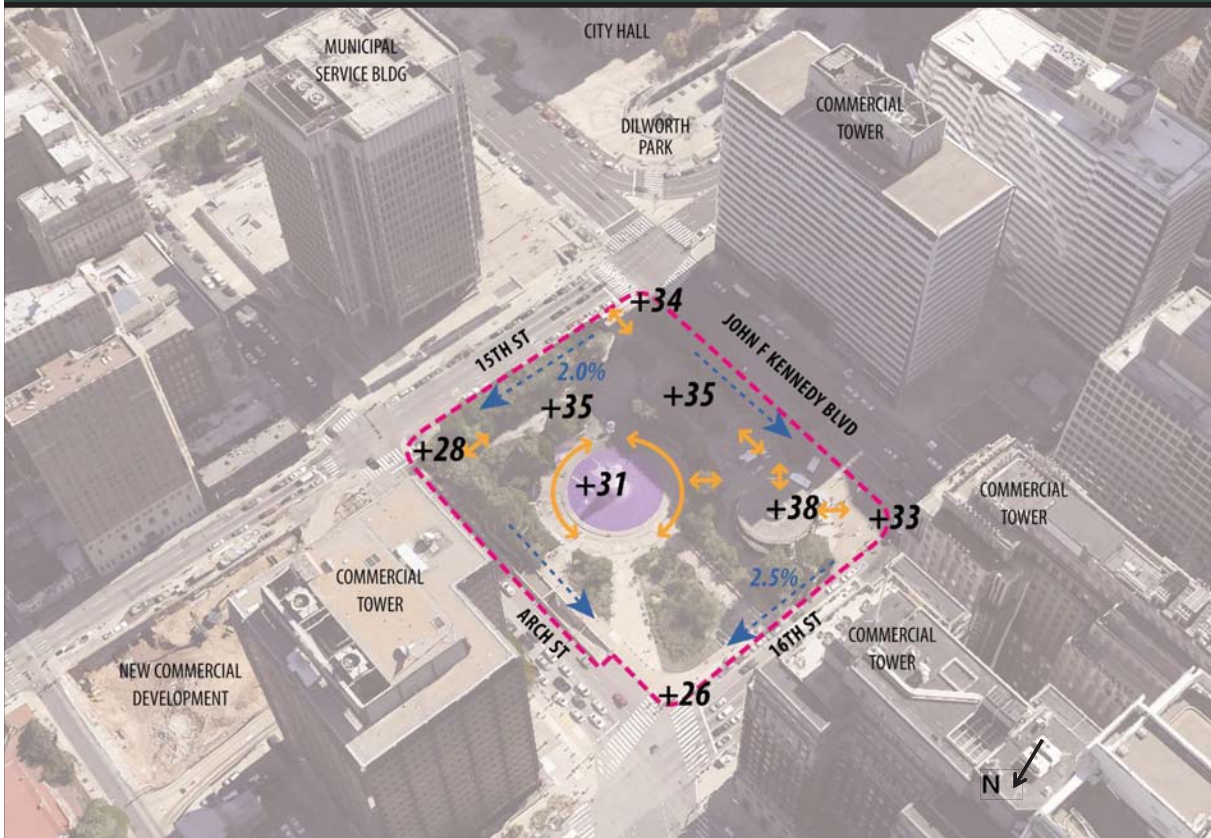

Gateway

Discovery Green – Houston, TX

Interactive/Civic Water Feature

Denver Union Station – Denver, CO

Interactive/Civic Water Feature

Worlds Fair Fountain – Seattle, WA

Interactive/Civic Water Feature

JFK Plaza/LOVE Park – Philadelphia, PA

LOVE Sculpture

Topography

Potential Character

Topography

Potential Character

Topography

Potential Character

Topography

Potential Character

Topography

Potential Character

Topography

SITE ANALYSIS - SUN/SHADOW STUDIES

SUMMER SOLSTICE
JUNE 21

EQUINOX
SEPT 22 & MARCH 20

WINTER SOLSTICE
DECEMBER 21