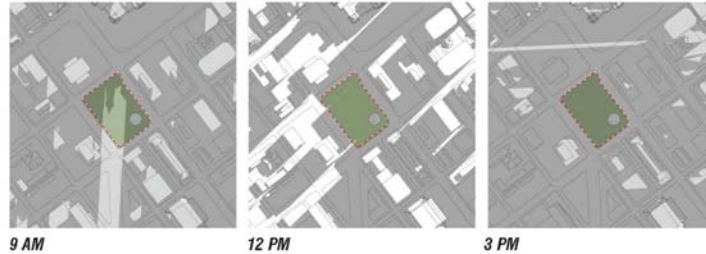

Potential Character

Topography

Potential Character

Topography

SITE ANALYSIS - SUN/SHADOW STUDIES

SUMMER SOLSTICE
JUNE 21

EQUINOX
SEPT 22 & MARCH 20

WINTER SOLSTICE
DECEMBER 21