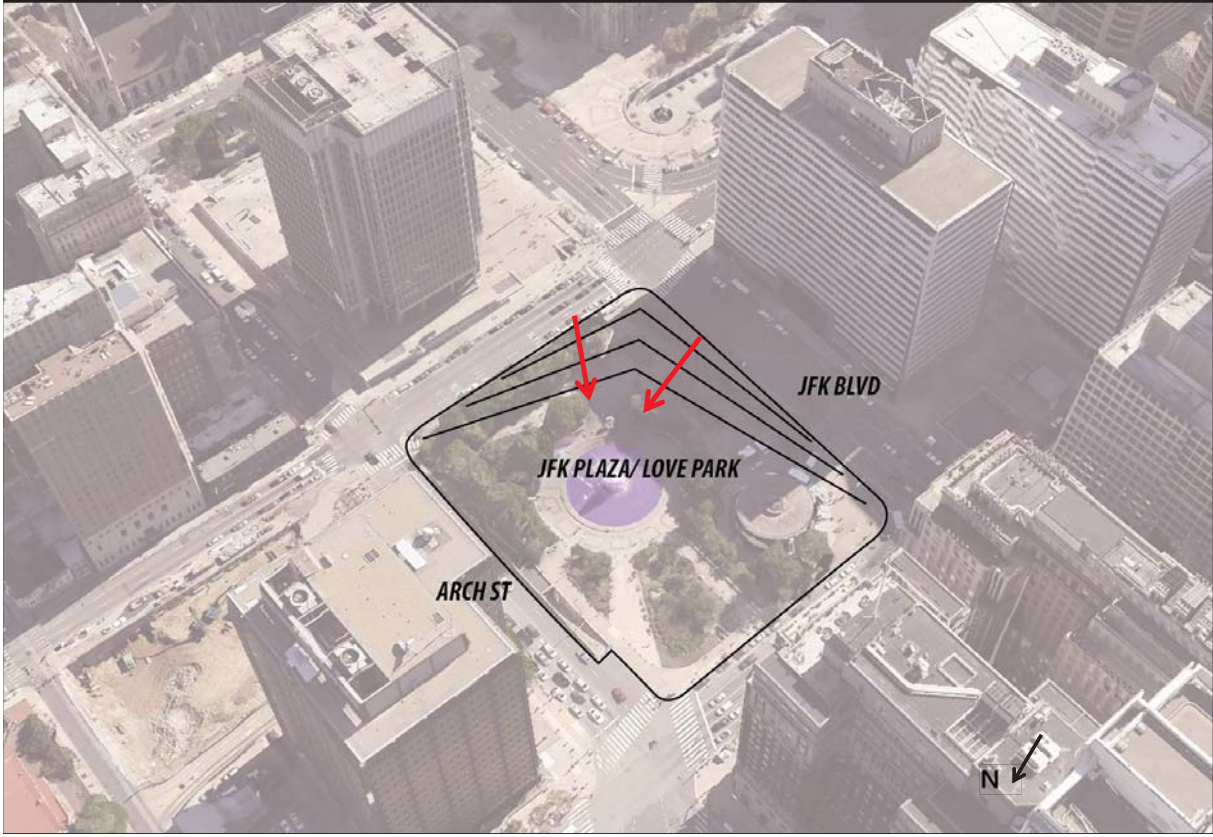

Potential Character

Topography