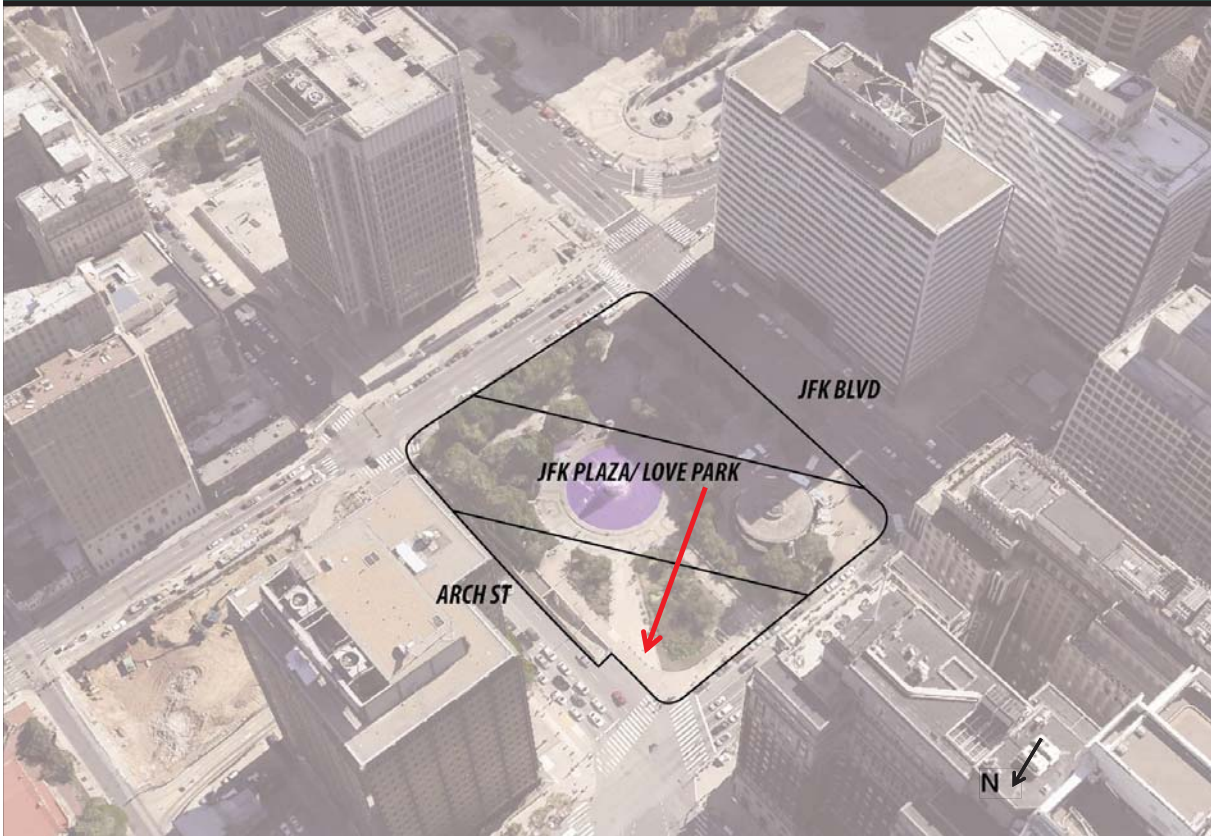

Gateway

Discovery Green – Houston, TX

Interactive/Civic Water Feature

Denver Union Station – Denver, CO

Interactive/Civic Water Feature

Worlds Fair Fountain – Seattle, WA

Interactive/Civic Water Feature

JFK Plaza/LOVE Park – Philadelphia, PA

LOVE Sculpture

Topography

Potential Character

Topography

Potential Character

Topography

Potential Character

Topography