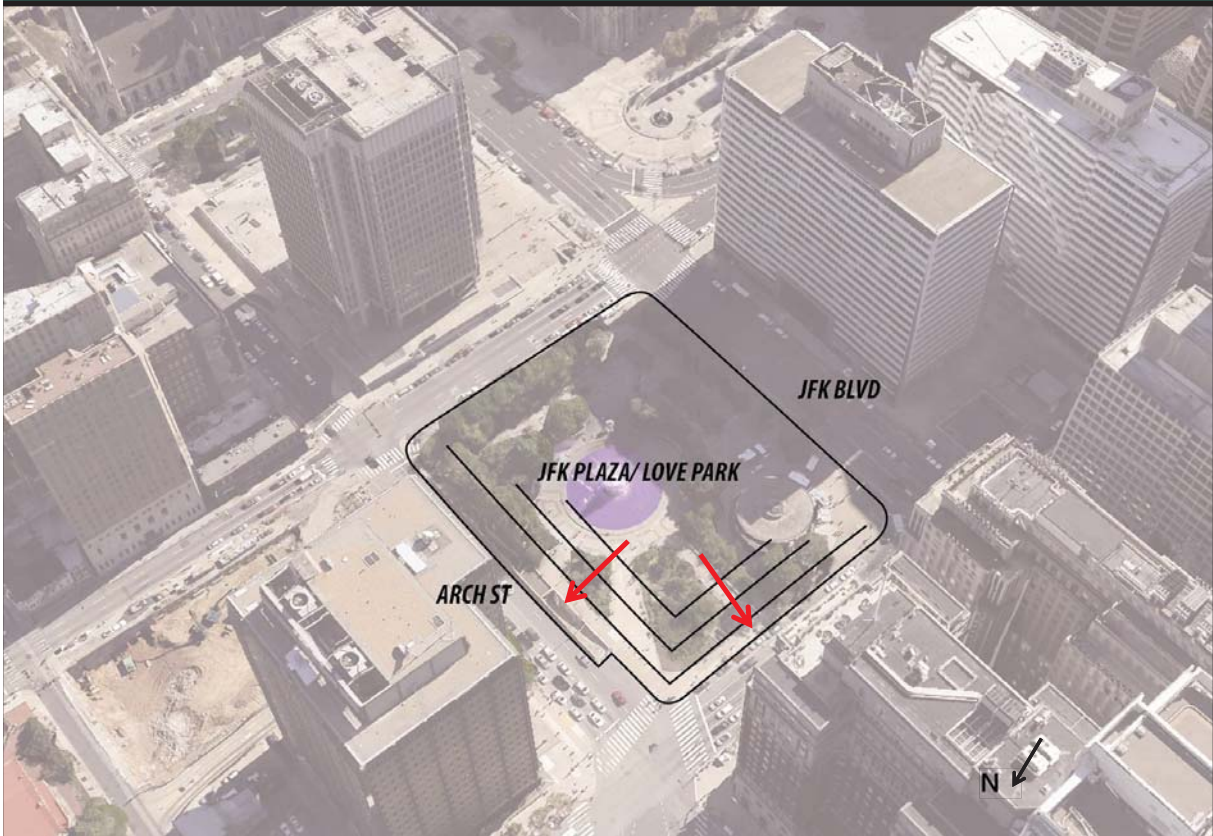

Potential Character

Topography