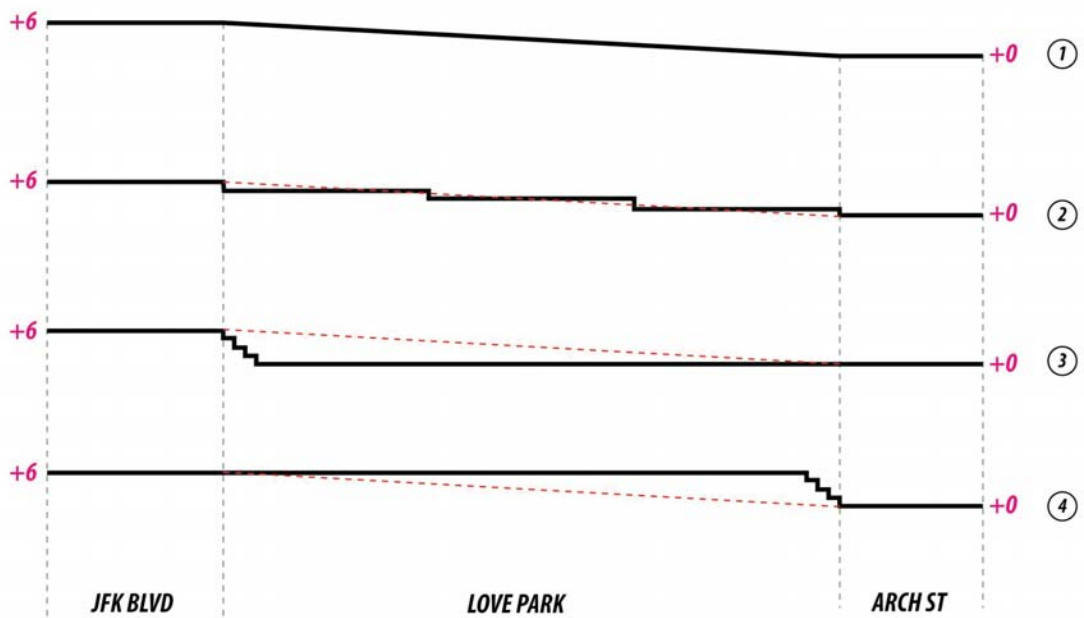

LOVE Sculpture

Topography

Potential Character

Topography

Potential Character

Topography

Potential Character

Topography

Potential Character

Topography

Potential Character

Topography

SITE ANALYSIS - SUN/SHADOW STUDIES

SUMMER SOLSTICE
JUNE 21

EQUINOX
SEPT 22 & MARCH 20

WINTER SOLSTICE
DECEMBER 21