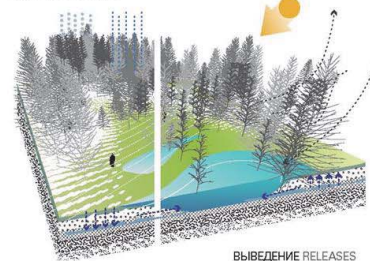

ЗАХВАТ CAPTURES

ВЫВЕДЕНИЕ RELEASES