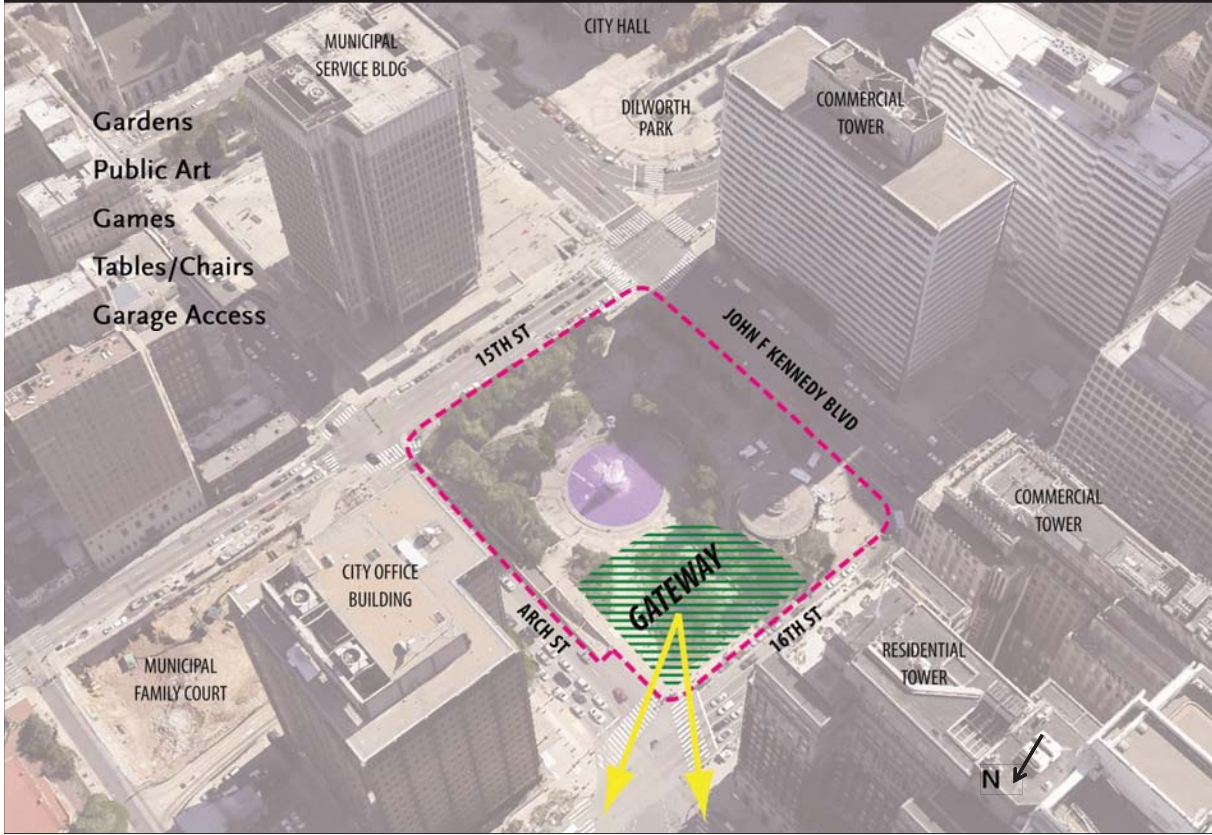

Topography

Discovery Green – Houston, TX

Picnic Area

Discovery Green/Elizabeth Caruthers Park

Childrens Play

Potential Character

Approach

Belo Garden - Dallas, TX

Gateway

Discovery Green – Houston, TX

Interactive/Civic Water Feature

Denver Union Station – Denver, CO

Interactive/Civic Water Feature

Worlds Fair Fountain – Seattle, WA

Interactive/Civic Water Feature

JFK Plaza/LOVE Park – Philadelphia, PA