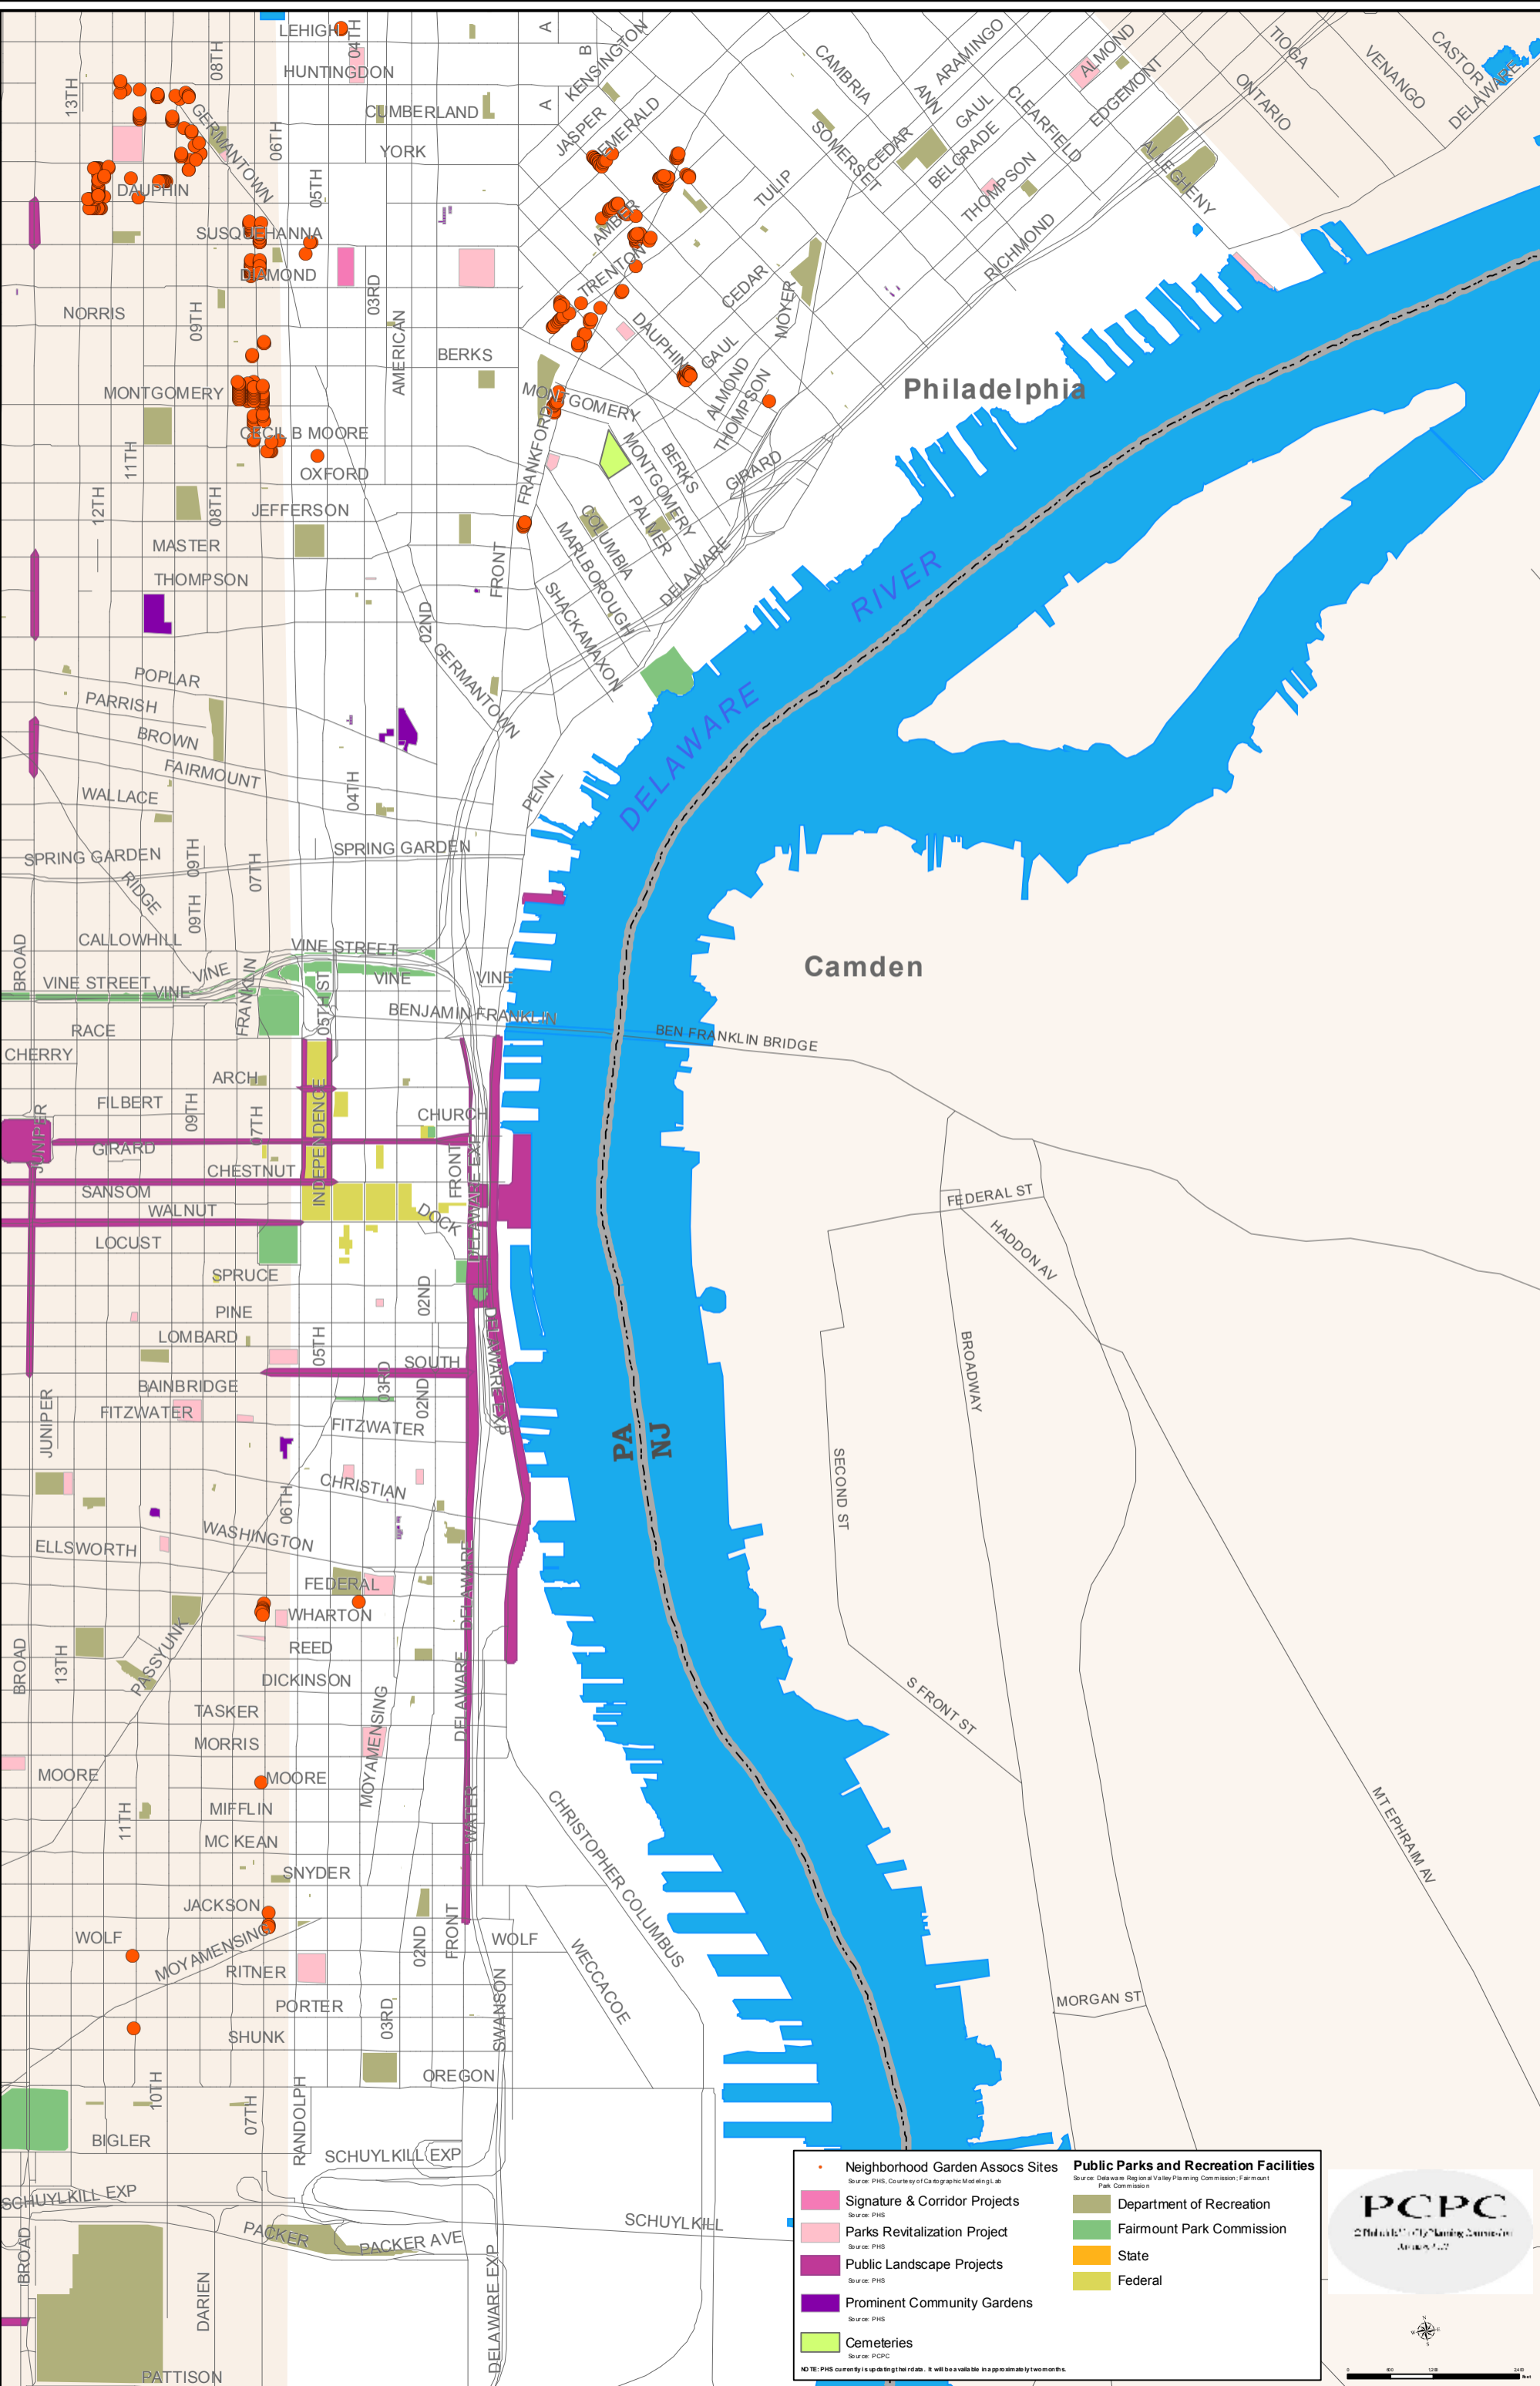

Central Delaware Riverfront Study -- Open Space

<ul style="list-style-type: none"> Neighborhood Garden Assoc Sites Source: PHS, Courtesy of Cartographic Modeling Lab Signature & Corridor Projects Source: PHS Parks Revitalization Project Source: PHS Public Landscape Projects Source: PHS Prominent Community Gardens Source: PHS Cemeteries Source: PCPC 	<ul style="list-style-type: none"> Public Parks and Recreation Facilities Source: Delaware Region of Valley Planning Commission, Fairmount Park Commission Department of Recreation Fairmount Park Commission State Federal
--	--

NOTE: PHS currently is updating the road data. It will be available in approximately two months.