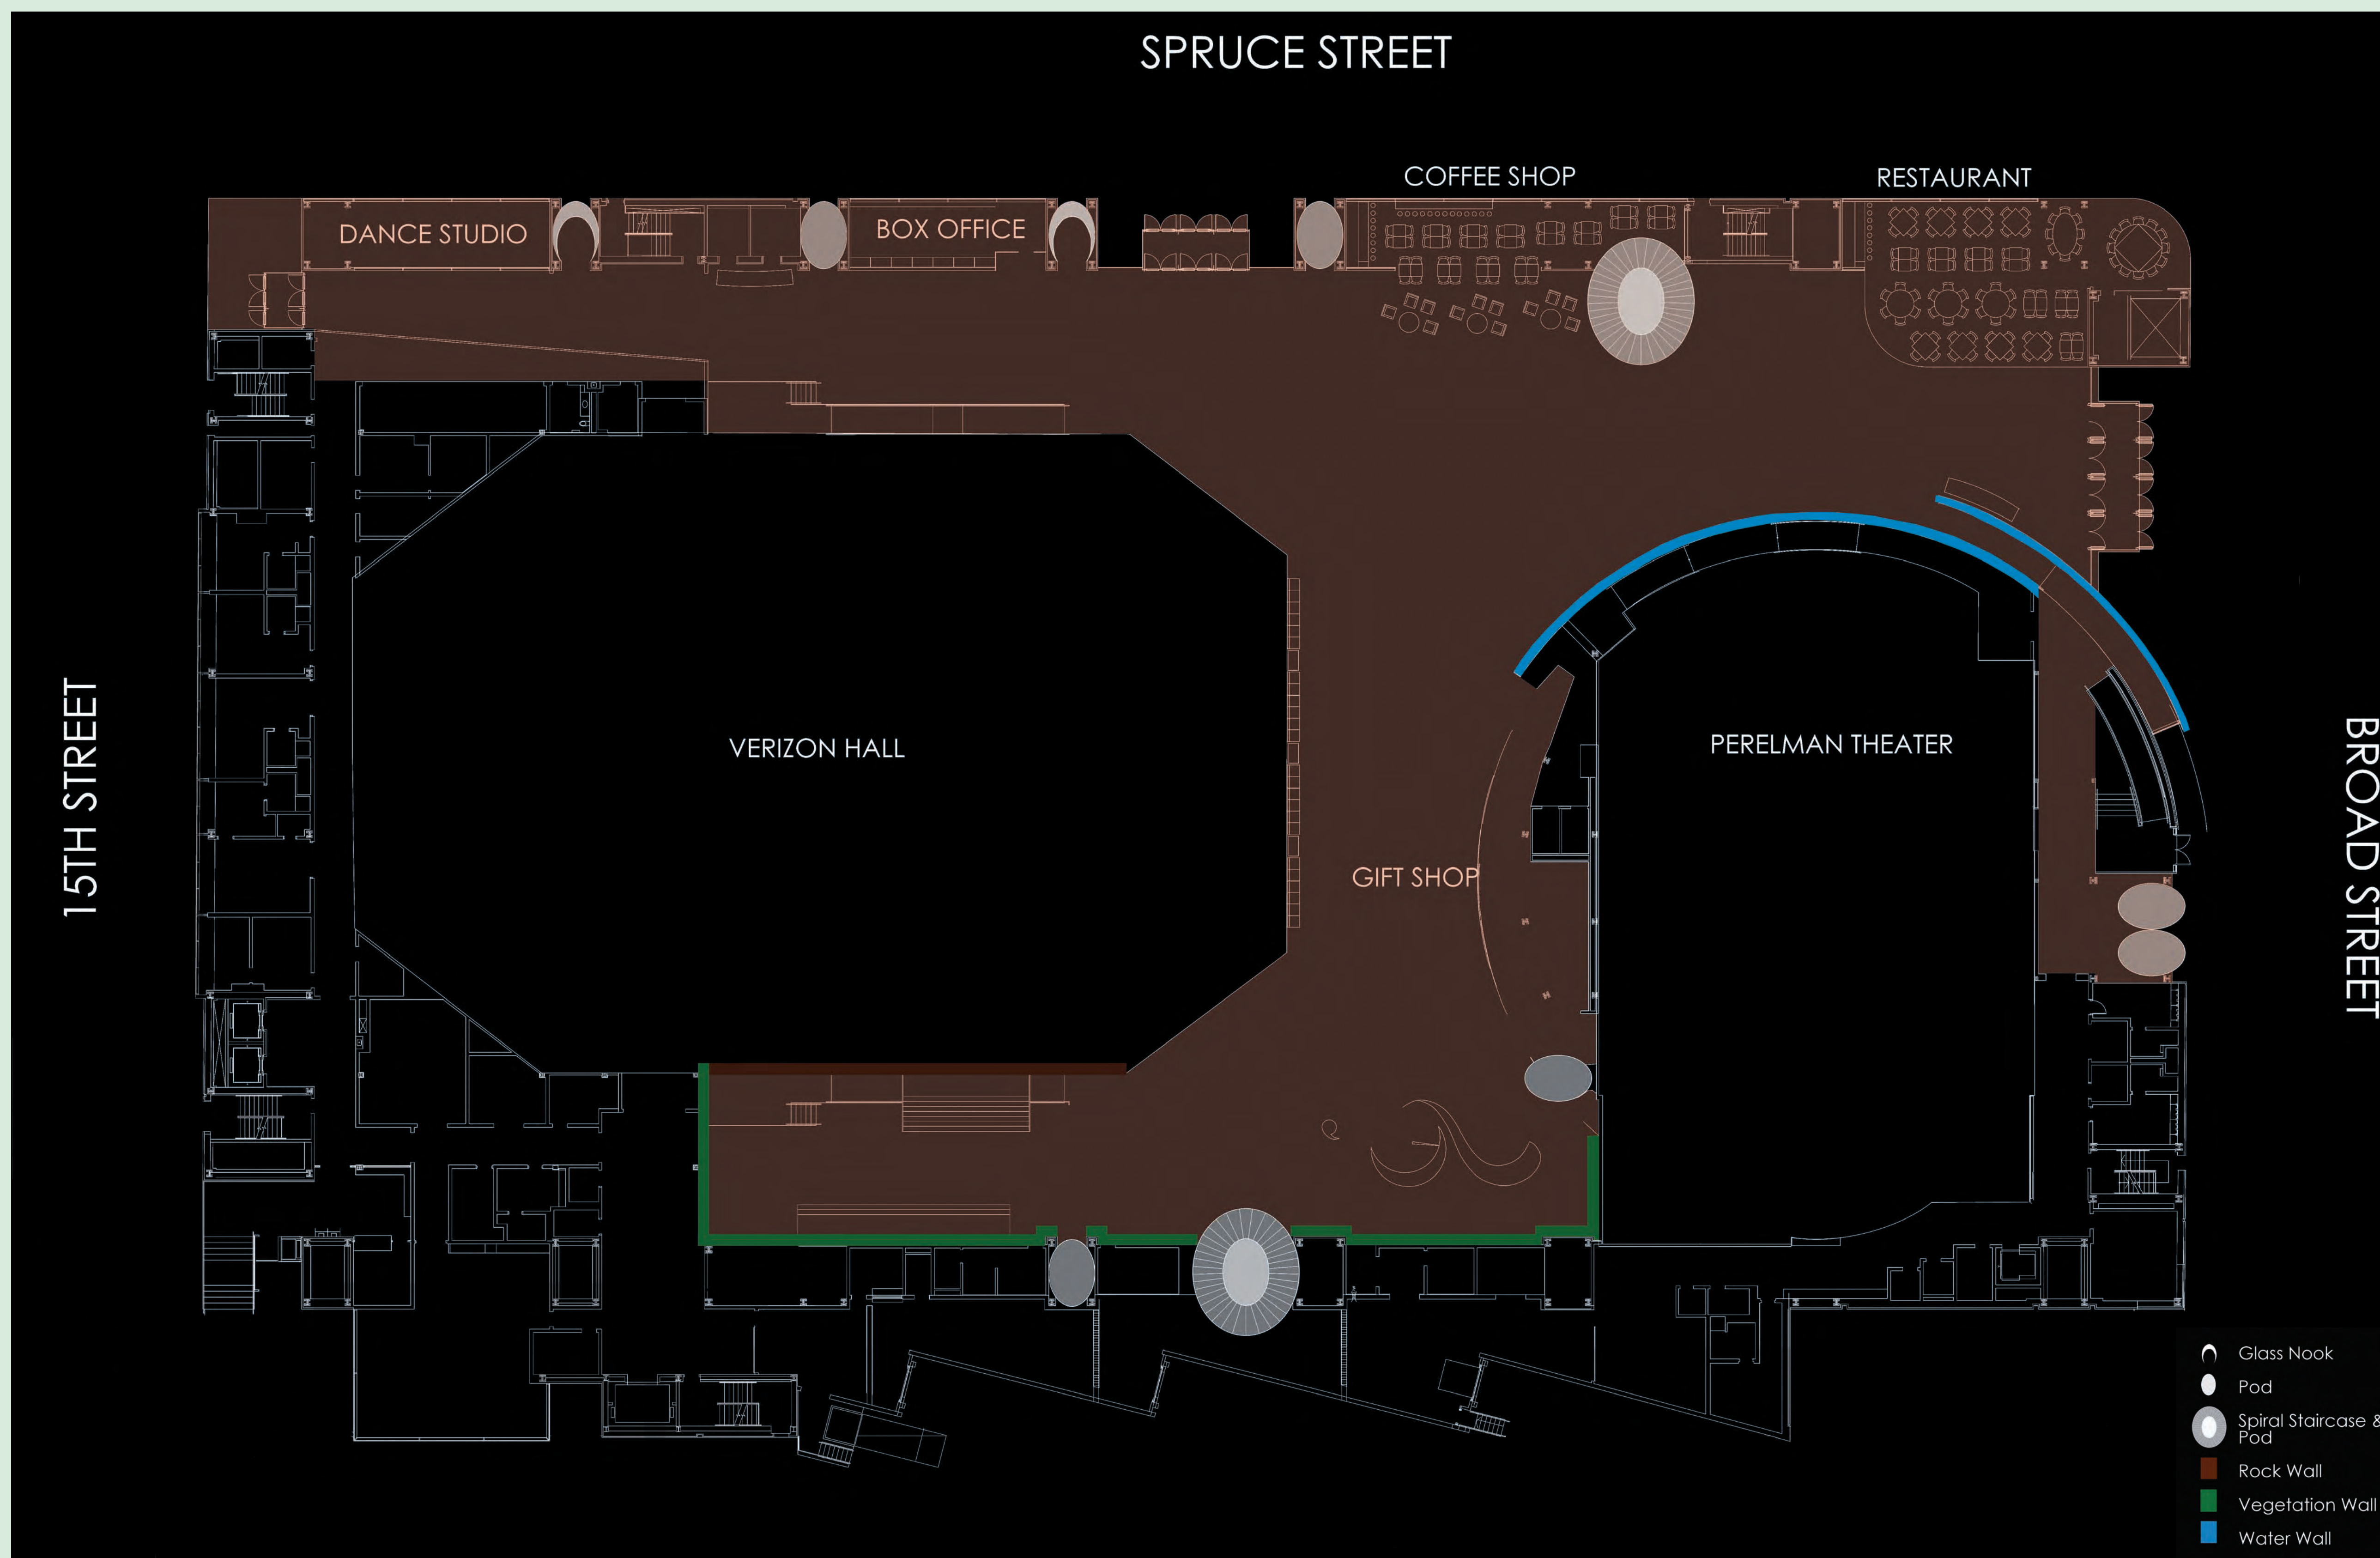

sensory

A MULTI-FACETED EXPERIENCE

This program will magnify the experiences of acoustics, vision, touch, aroma and appetite to entice and seduce the public. It is our intent to redefine the visitor's spatial experience by reconsidering the traditional functions of the walls and floor. The stimulation of the five senses will be achieved through several innovative and exciting interventions that will engage the public and make this architectural masterpiece a more personal and relatable space.

Proposed First Floor Plan

Proposed Second Floor Plan

Proposed Rooftop Floor Plan

- vegetation wall
- rock wall
- water wall
- rubber flooring
- sub-floor art gallery

STIMULATING THE SENSES TO ENERGIZE THE SPACE

exterior

Redesigned Broad Street entrance

In an effort to connect the interior and exterior, the corner of Broad Street and the Spruce Street facade will be composed of two-story high glass panels. This will welcome pedestrians inside the Kimmel and give onlookers a glimpse into the activities taking place within.

Proposed rock wall to be installed on south side of Verizon Hall.

Proposed waterwall and vegetation wall to be installed on the west side of Perelman Theater.

interior

South side of the Kimmel Center and Verizon Hall.