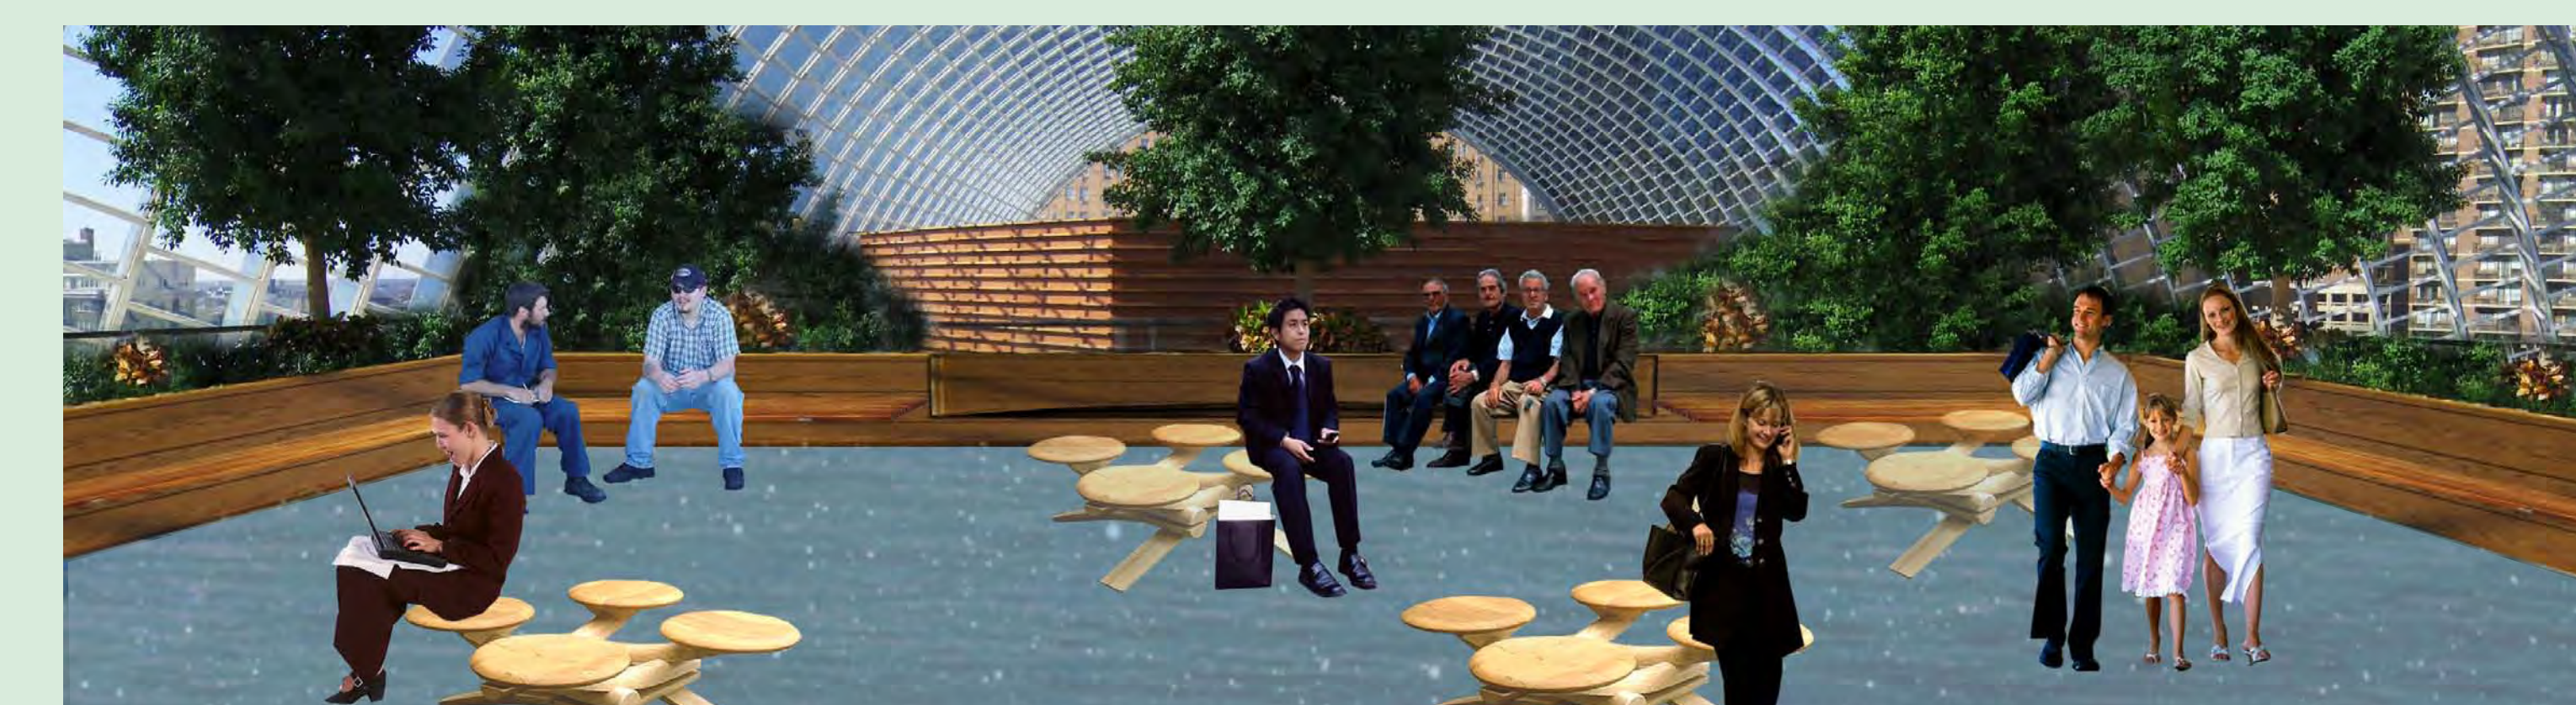

Proposed Hamilton Garden courtyard including aqua flooring and fiber-optic lighting.