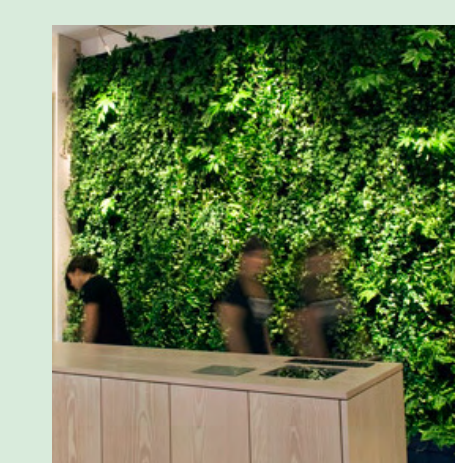

sensory

A MULTI-FACETED EXPERIENCE

This program will magnify the experiences of acoustics, vision, touch, aroma and appetite to entice and seduce the public. It is our intent to redefine the visitor's spatial experience by reconsidering the traditional functions of the walls and floor. The stimulation of the five senses will be achieved through several innovative and exciting interventions that will engage the public and make this architectural masterpiece a more personal and relatable space.

- vegetation wall
- rock wall
- water wall
- rubber flooring
- sub-floor art gallery