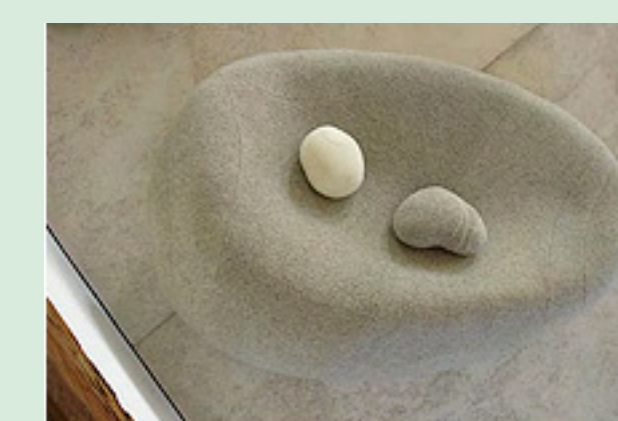

sensory

A MULTI-FACETED EXPERIENCE

This program will magnify the experiences of acoustics, vision, touch, aroma and appetite to entice and seduce the public. It is our intent to redefine the visitor's spatial experience by reconsidering the traditional functions of the walls and floor. The stimulation of the five senses will be achieved through several innovative and exciting interventions that will engage the public and make this architectural masterpiece a more personal and relatable space.

- vegetation wall
- rock wall
- water wall
- rubber flooring
- sub-floor art gallery