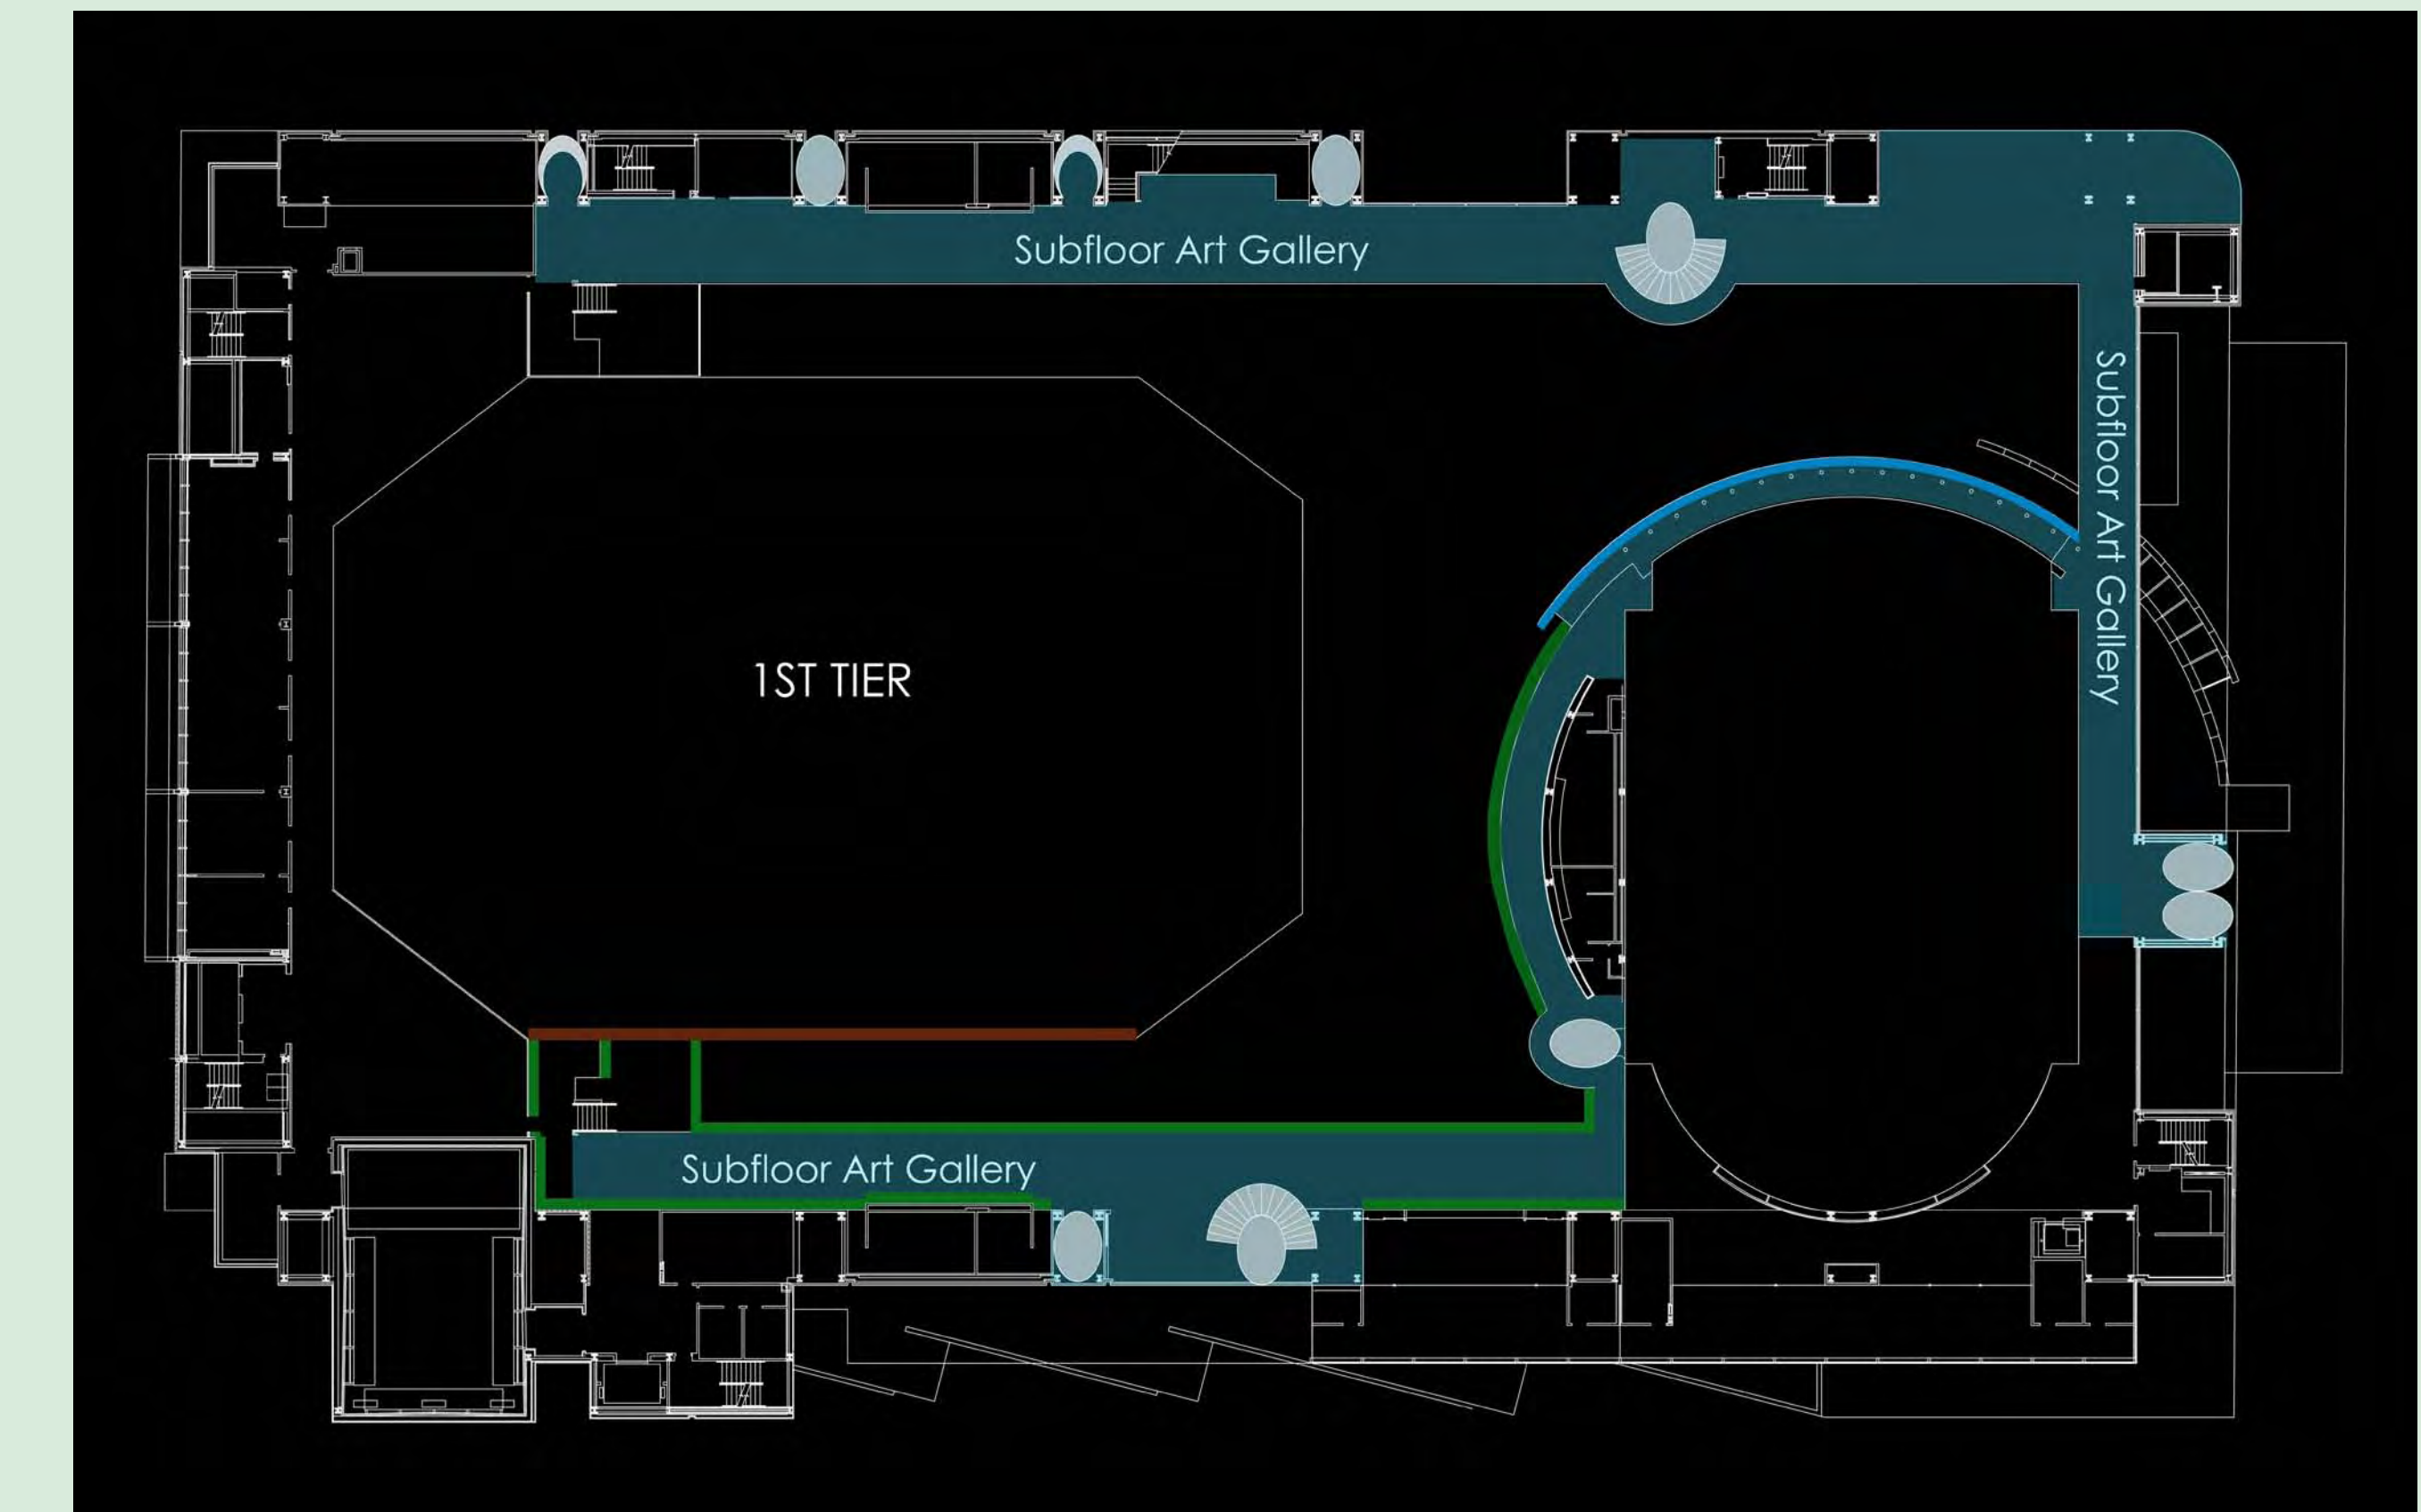

sensory

A MULTI-FACETED EXPERIENCE

This program will magnify the experiences of acoustics, vision, touch, aroma and appetite to entice and seduce the public. It is our intent to redefine the visitor's spatial experience by reconsidering the traditional functions of the walls and floor. The stimulation of the five senses will be achieved through several innovative and exciting interventions that will engage the public and make this architectural masterpiece a more personal and relatable space.

Proposed First Floor Plan

Proposed Second Floor Plan

Proposed Rooftop Floor Plan

- vegetation wall
- rock wall
- water wall
- rubber flooring
- sub-floor art gallery

STIMULATING THE SENSES TO ENERGIZE THE SPACE

exterior

Redesigned Broad Street entrance

In an effort to connect the interior and exterior, the corner of Broad Street and the Spruce Street facade will be composed of two-story high glass panels. This will welcome pedestrians inside the Kimmel and give onlookers a glimpse into the activities taking place within.

Proposed rock wall to be installed on south side of Verizon Hall.

Proposed waterwall and vegetation wall to be installed on the west side of Perelman Theater.

interior

South side of the Kimmel Center and Verizon Hall.