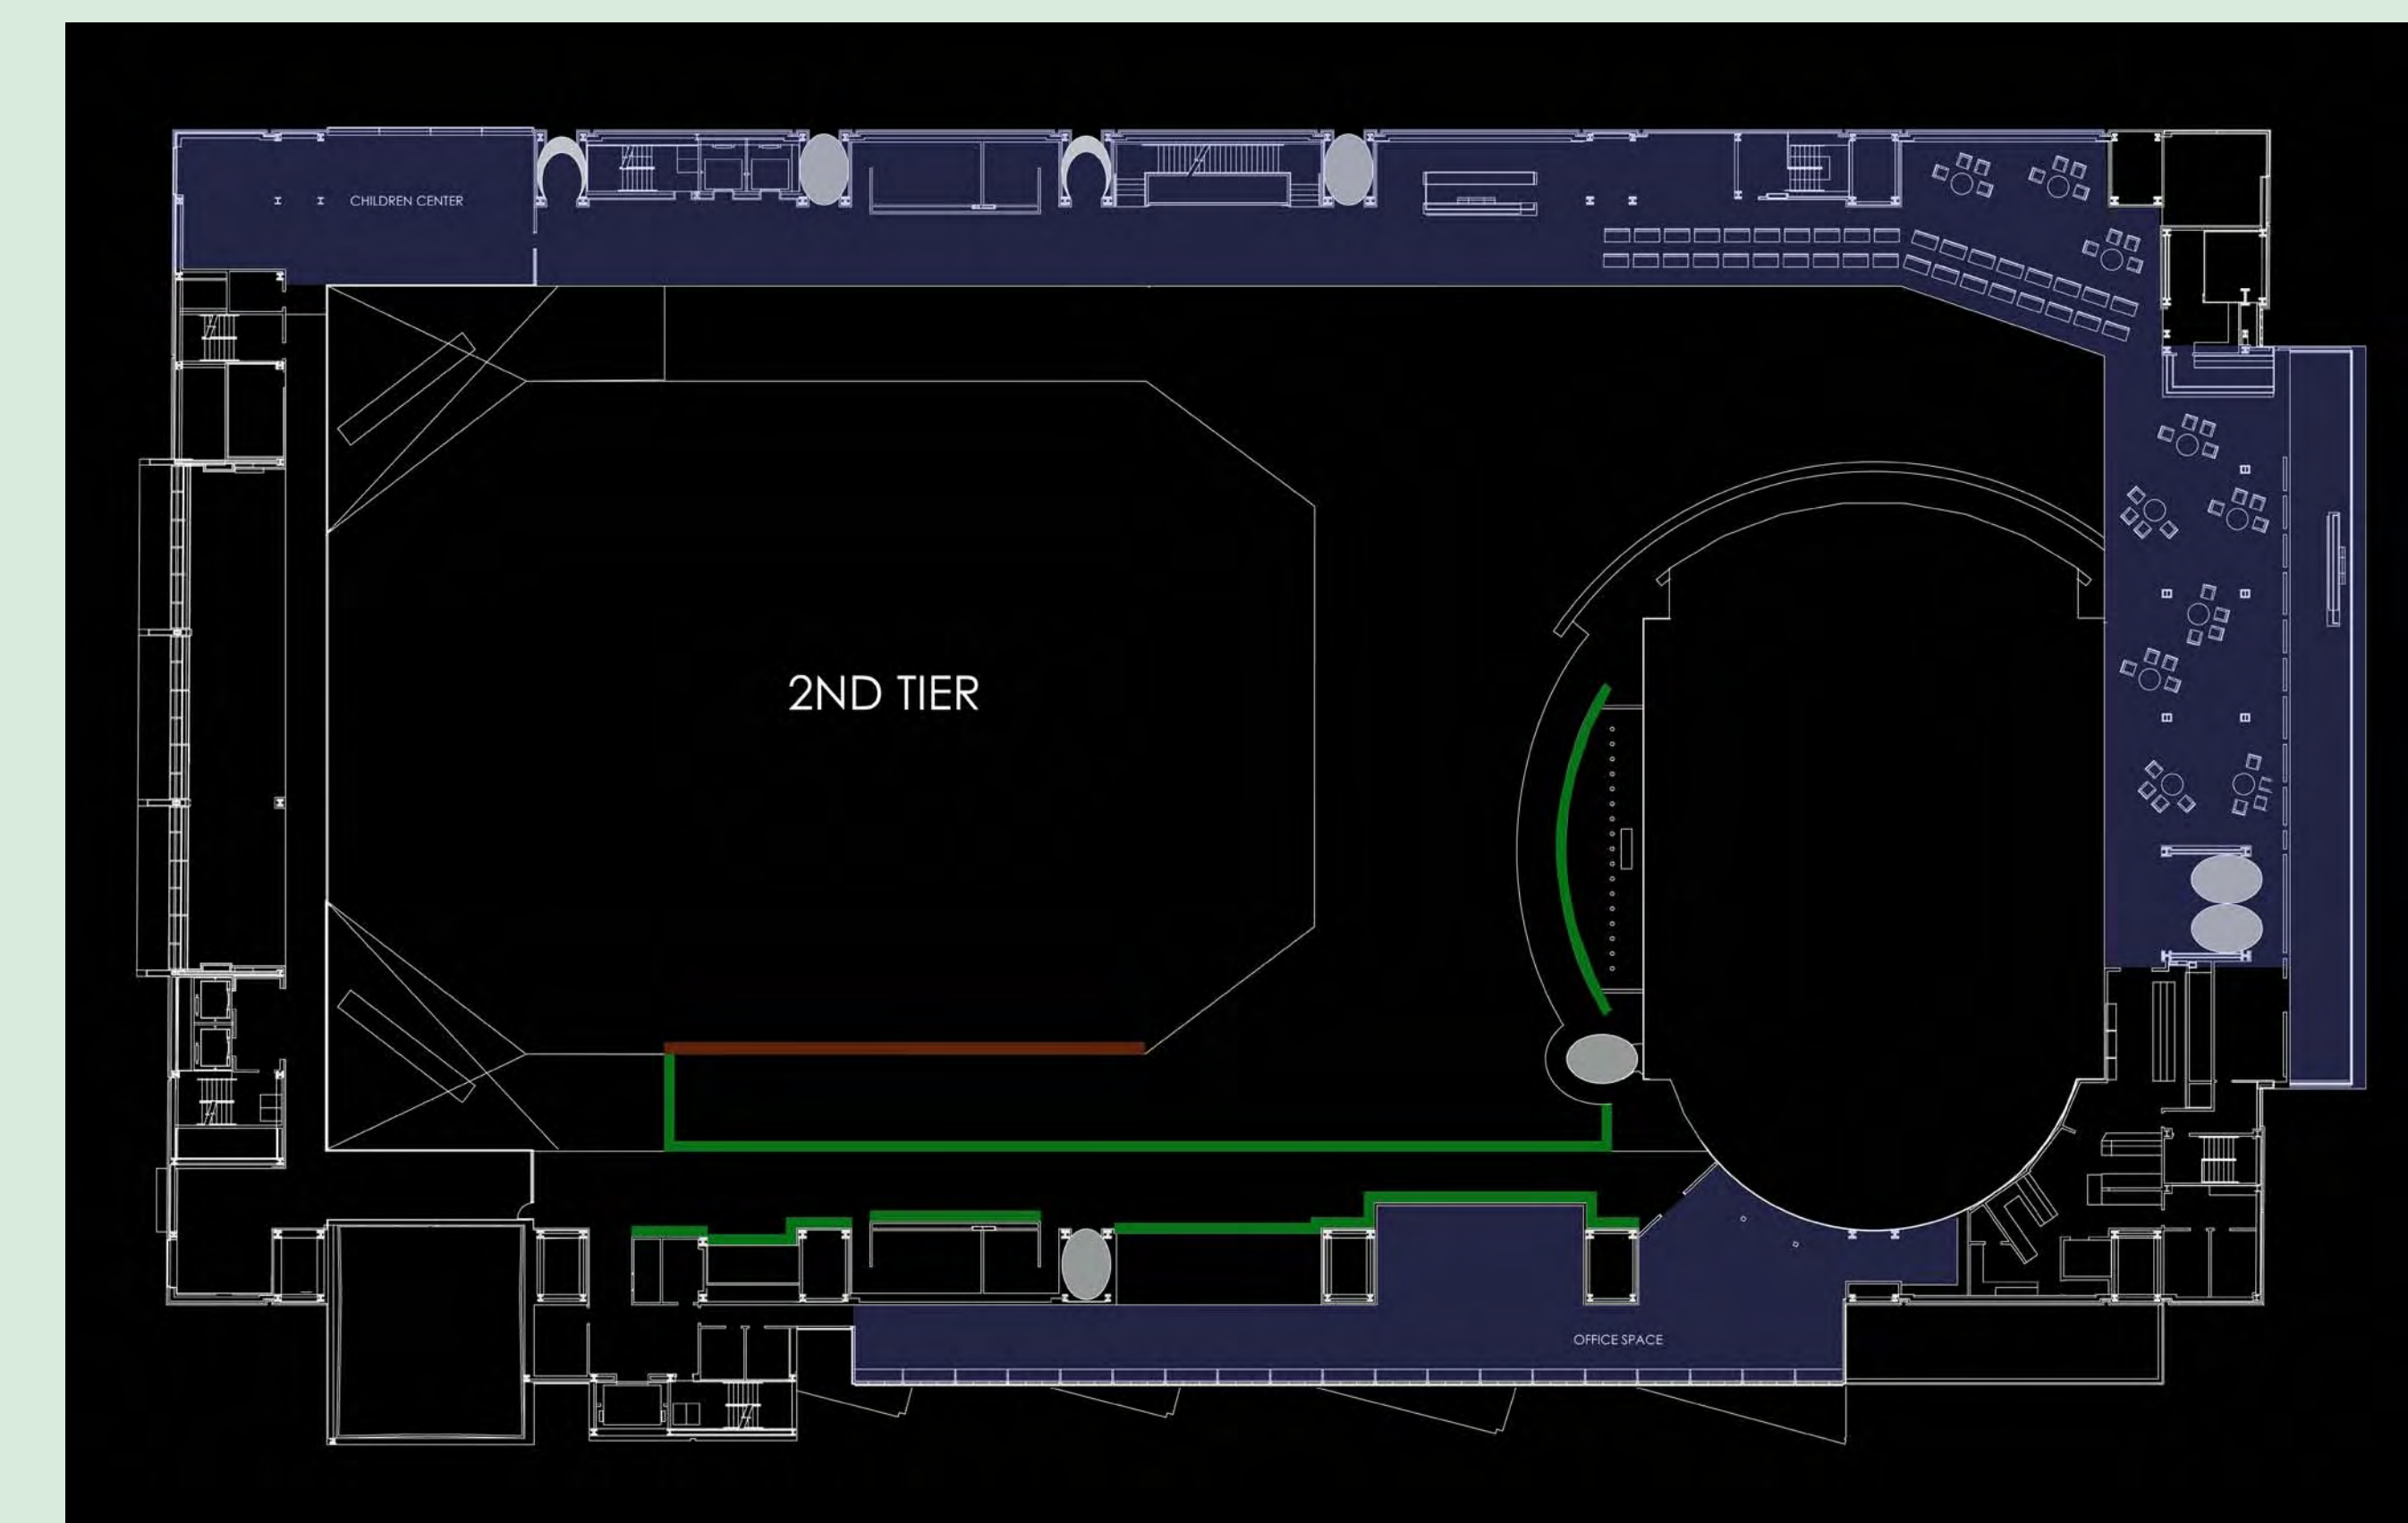

sensory

A MULTI-FACETED EXPERIENCE

This program will magnify the experiences of acoustics, vision, touch, aroma and appetite to entice and seduce the public. It is our intent to redefine the visitor's spatial experience by reconsidering the traditional functions of the walls and floor. The stimulation of the five senses will be achieved through several innovative and exciting interventions that will engage the public and make this architectural masterpiece a more personal and relatable space.

Proposed First Floor Plan

Proposed Second Floor Plan

Proposed Rooftop Floor Plan

- vegetation wall
- rock wall
- water wall
- rubber flooring
- sub-floor art gallery

STIMULATING THE SENSES TO ENERGIZE THE SPACE

exterior

Redesigned Broad Street entrance

In an effort to connect the interior and exterior, the corner of Broad Street and the Spruce Street facade will be composed of two-story high glass panels. This will welcome pedestrians inside the Kimmel and give onlookers a glimpse into the activities taking place within.