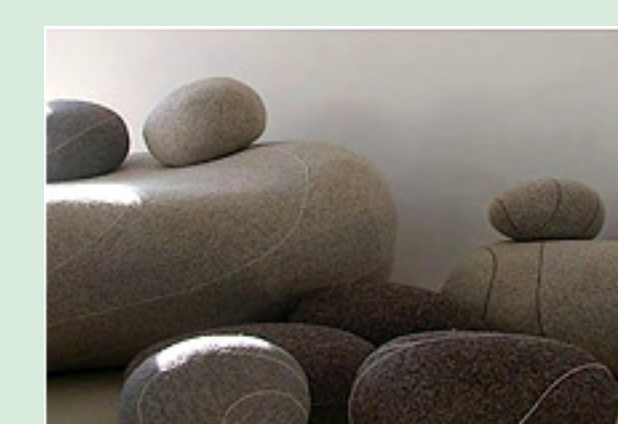

sensory

A MULTI-FACETED EXPERIENCE

This program will magnify the experiences of acoustics, vision, touch, aroma and appetite to entice and seduce the public. It is our intent to redefine the visitor's spatial experience by reconsidering the traditional functions of the walls and floor. The stimulation of the five senses will be achieved through several innovative and exciting interventions that will engage the public and make this architectural masterpiece a more personal and relatable space.

- vegetation wall
- rock wall
- water wall
- rubber flooring
- sub-floor art gallery