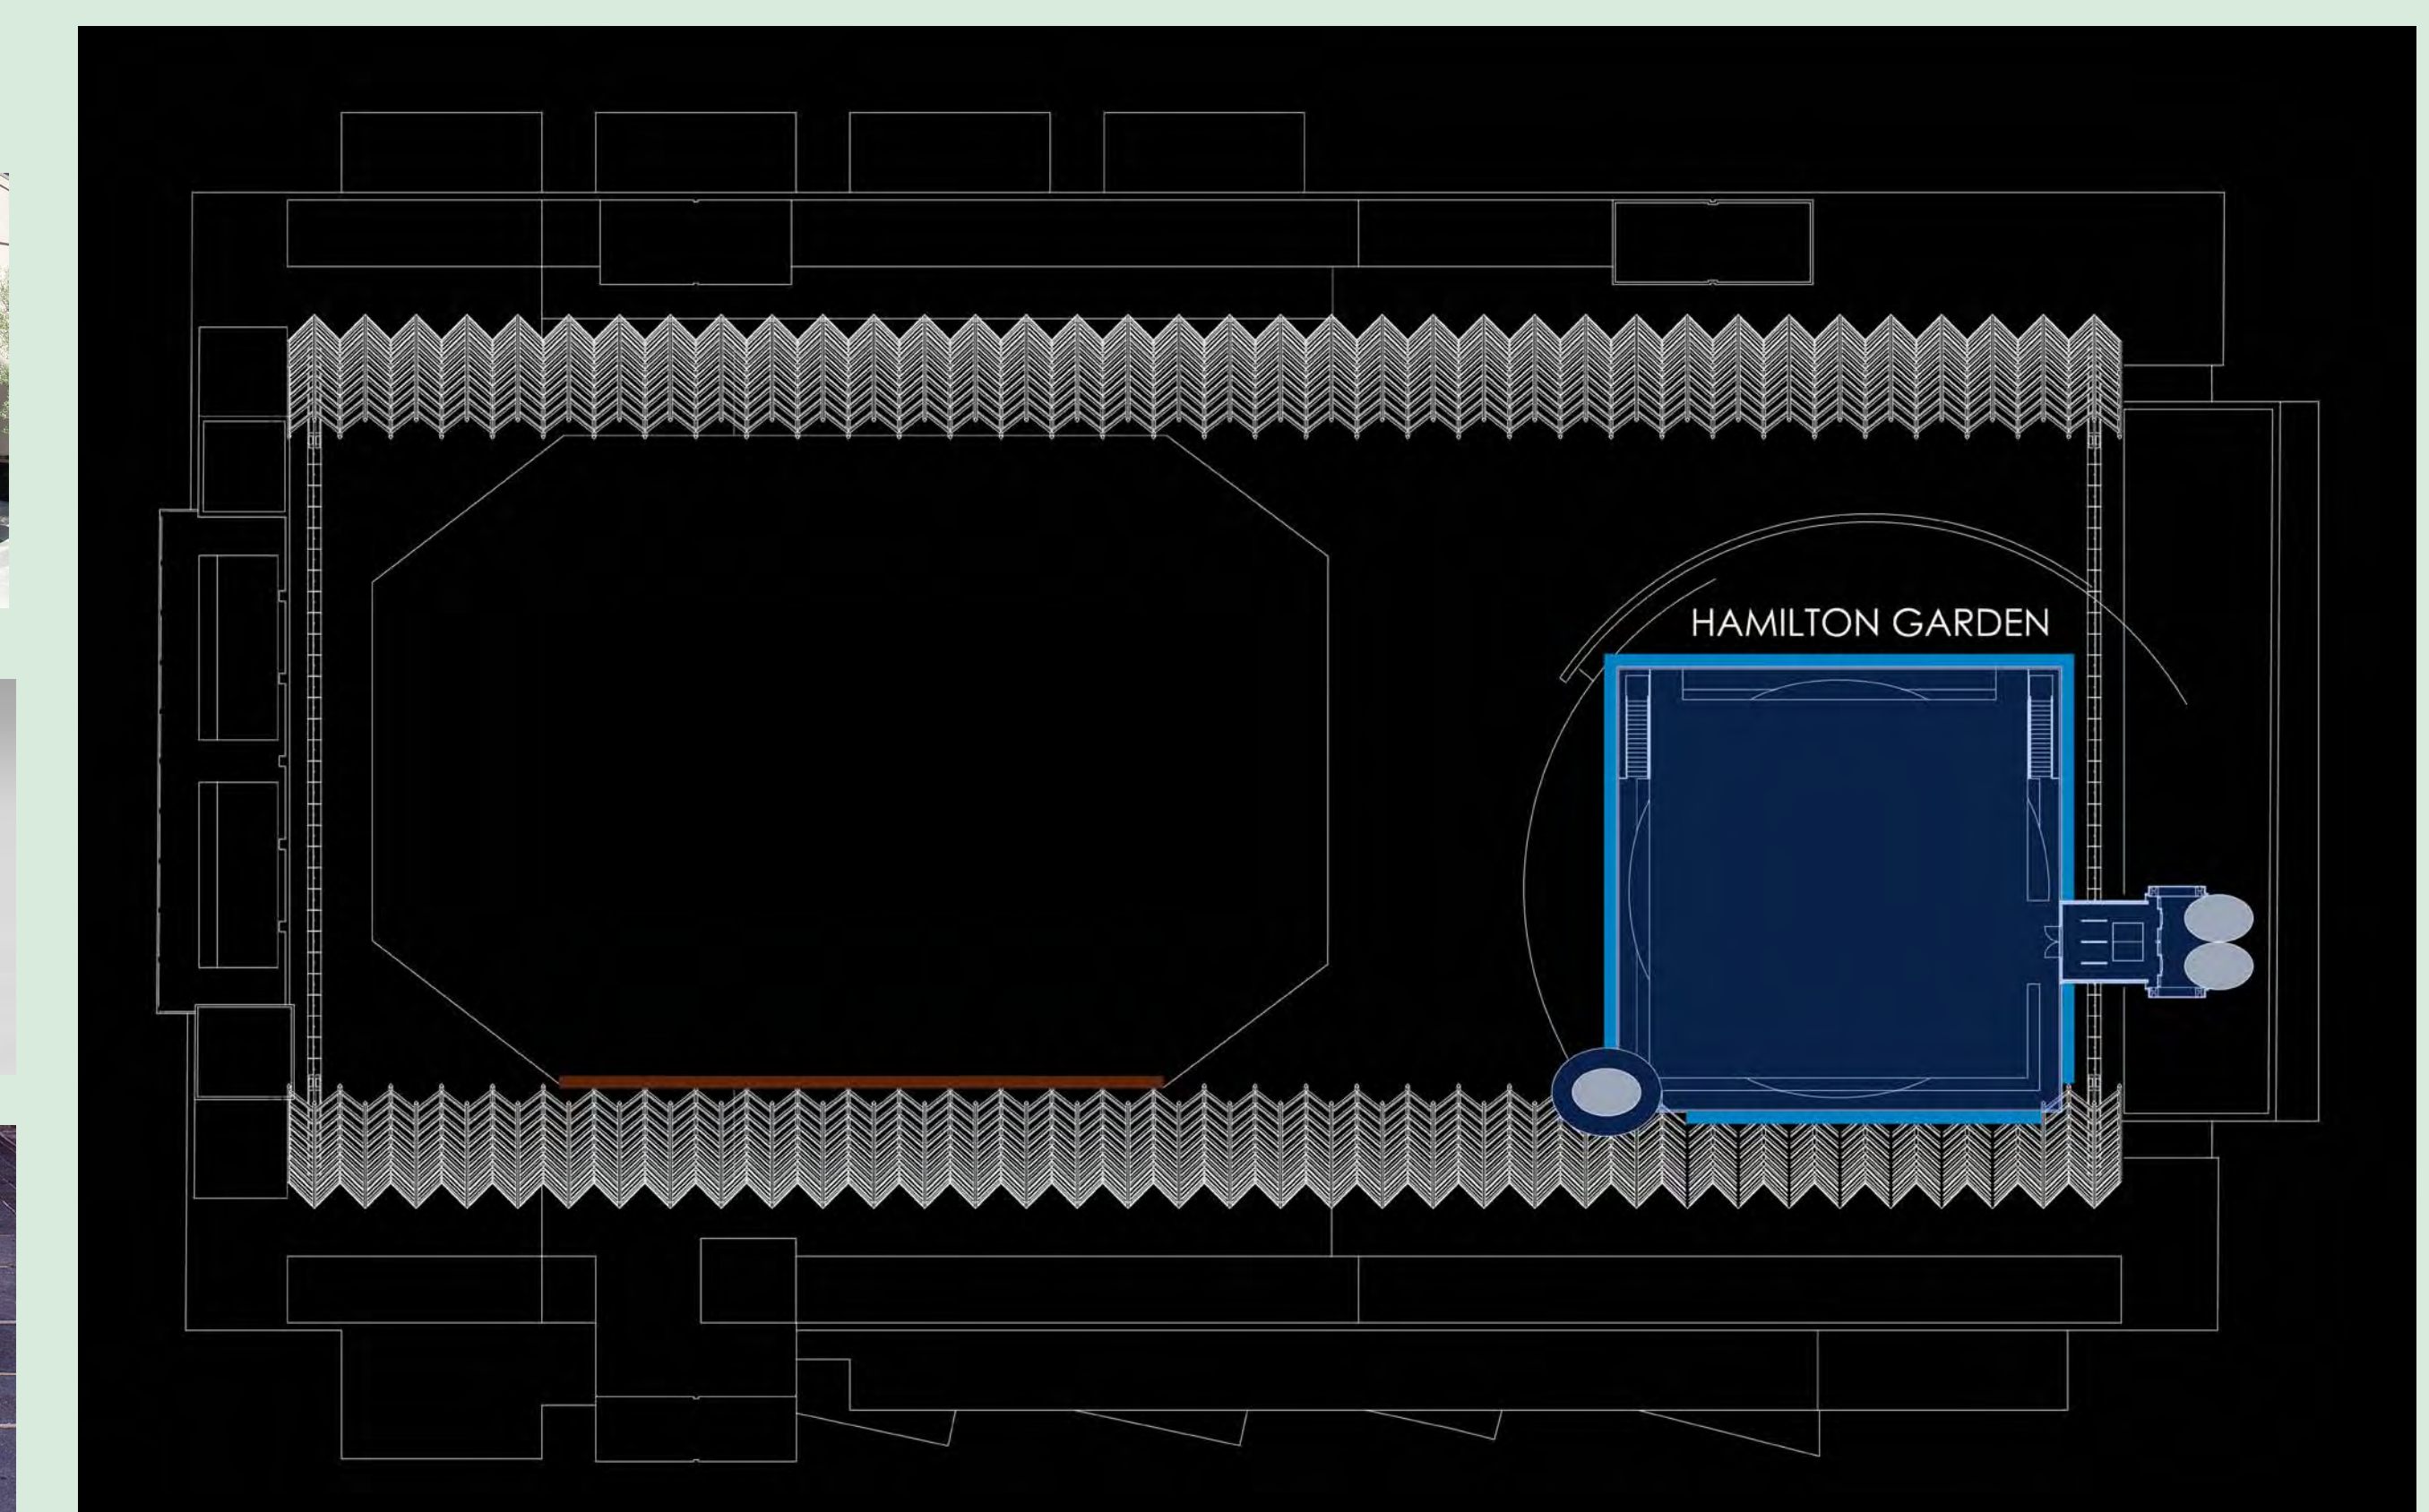

sensory

A MULTI-FACETED EXPERIENCE

This program will magnify the experiences of acoustics, vision, touch, aroma and appetite to entice and seduce the public. It is our intent to redefine the visitor's spatial experience by reconsidering the traditional functions of the walls and floor. The stimulation of the five senses will be achieved through several innovative and exciting interventions that will engage the public and make this architectural masterpiece a more personal and relatable space.

Proposed First Floor Plan

Proposed Second Floor Plan

Proposed Rooftop Floor Plan

- vegetation wall
- rock wall
- water wall
- rubber flooring
- sub-floor art gallery

STIMULATING THE SENSES TO ENERGIZE THE SPACE

exterior

Redesigned Broad Street entrance

In an effort to connect the interior and exterior, the corner of Broad Street and the Spruce Street facade will be composed of two-story high glass panels. This will welcome pedestrians inside the Kimmel and give onlookers a glimpse into the activities taking place within.

Proposed rock wall to be installed on south side of Verizon Hall.

Proposed waterwall and vegetation wall to be installed on the west side of Perelman Theater.

interior

South side of the Kimmel Center and Verizon Hall.